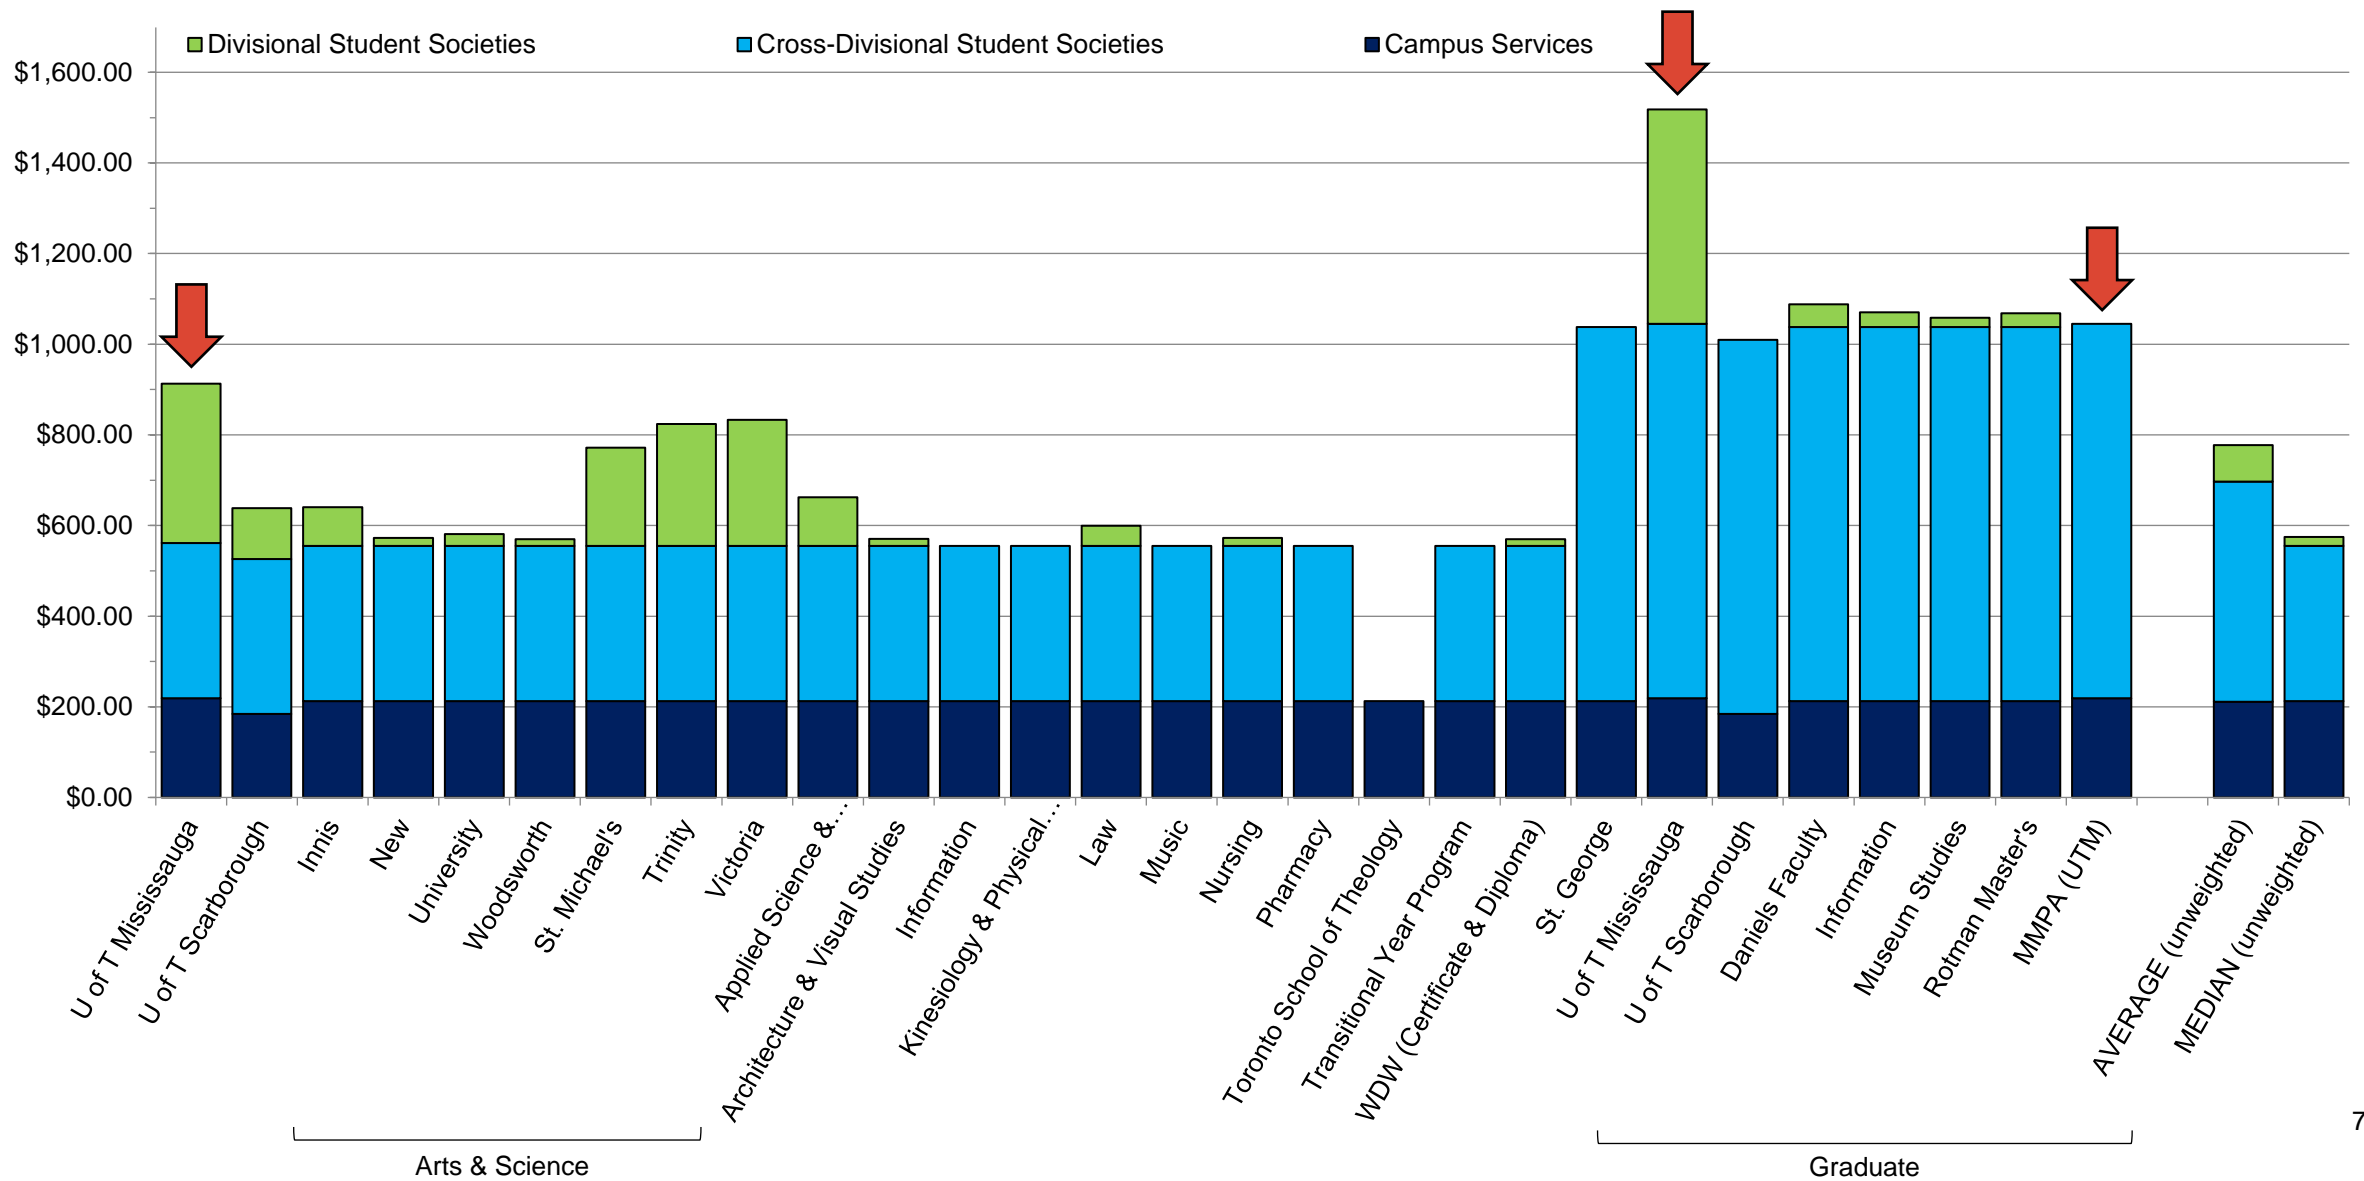

Fall/Winter Incidental Fees: Part-Time