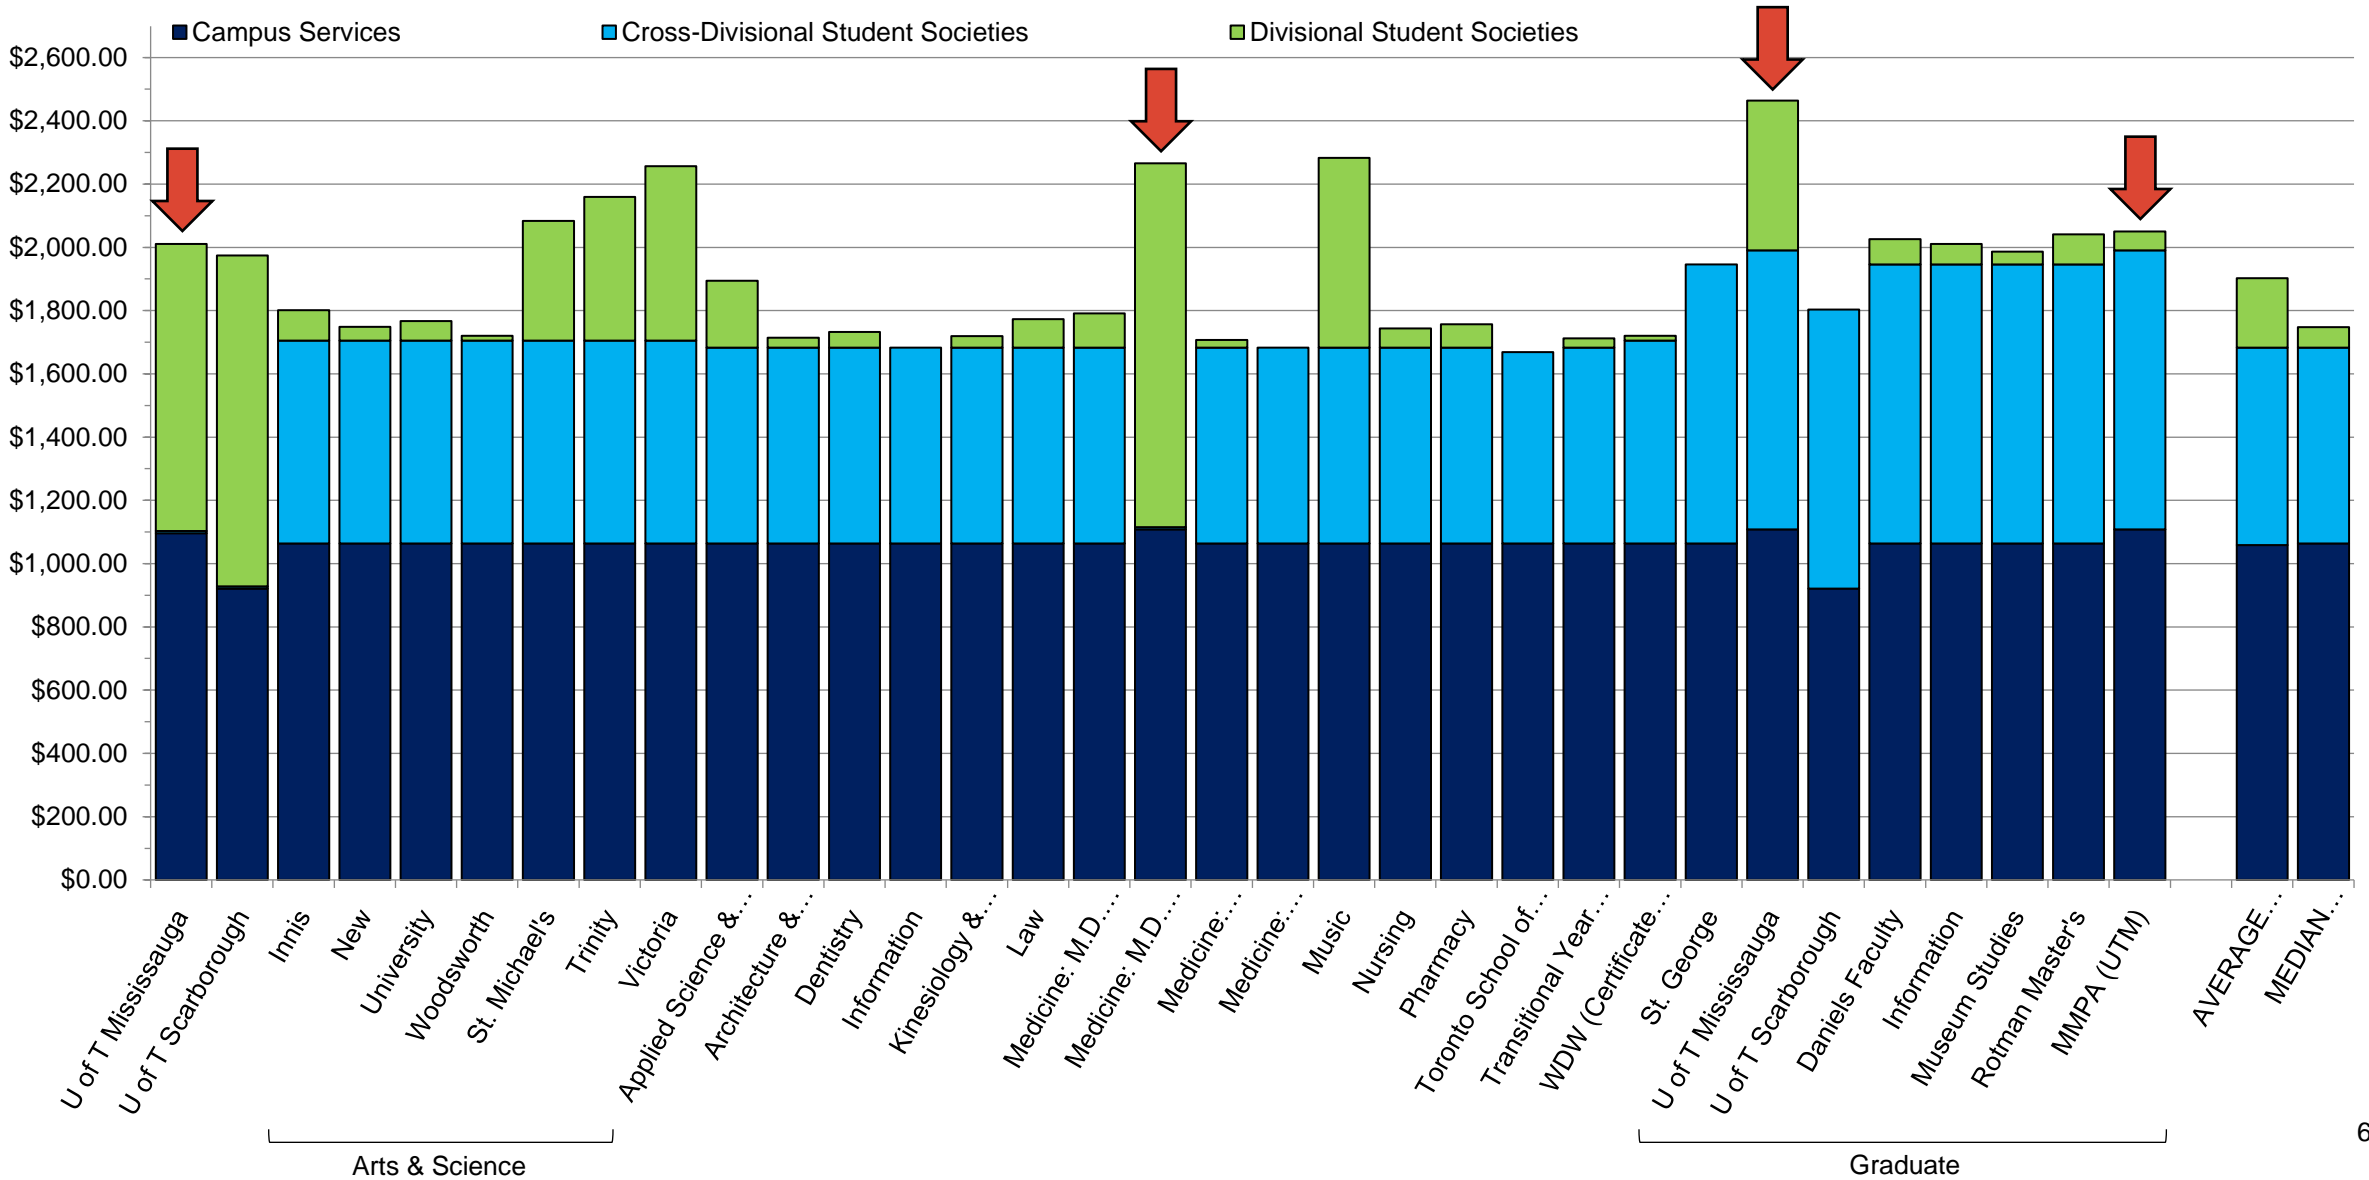

Fall/Winter Incidental Fees: Full-Time