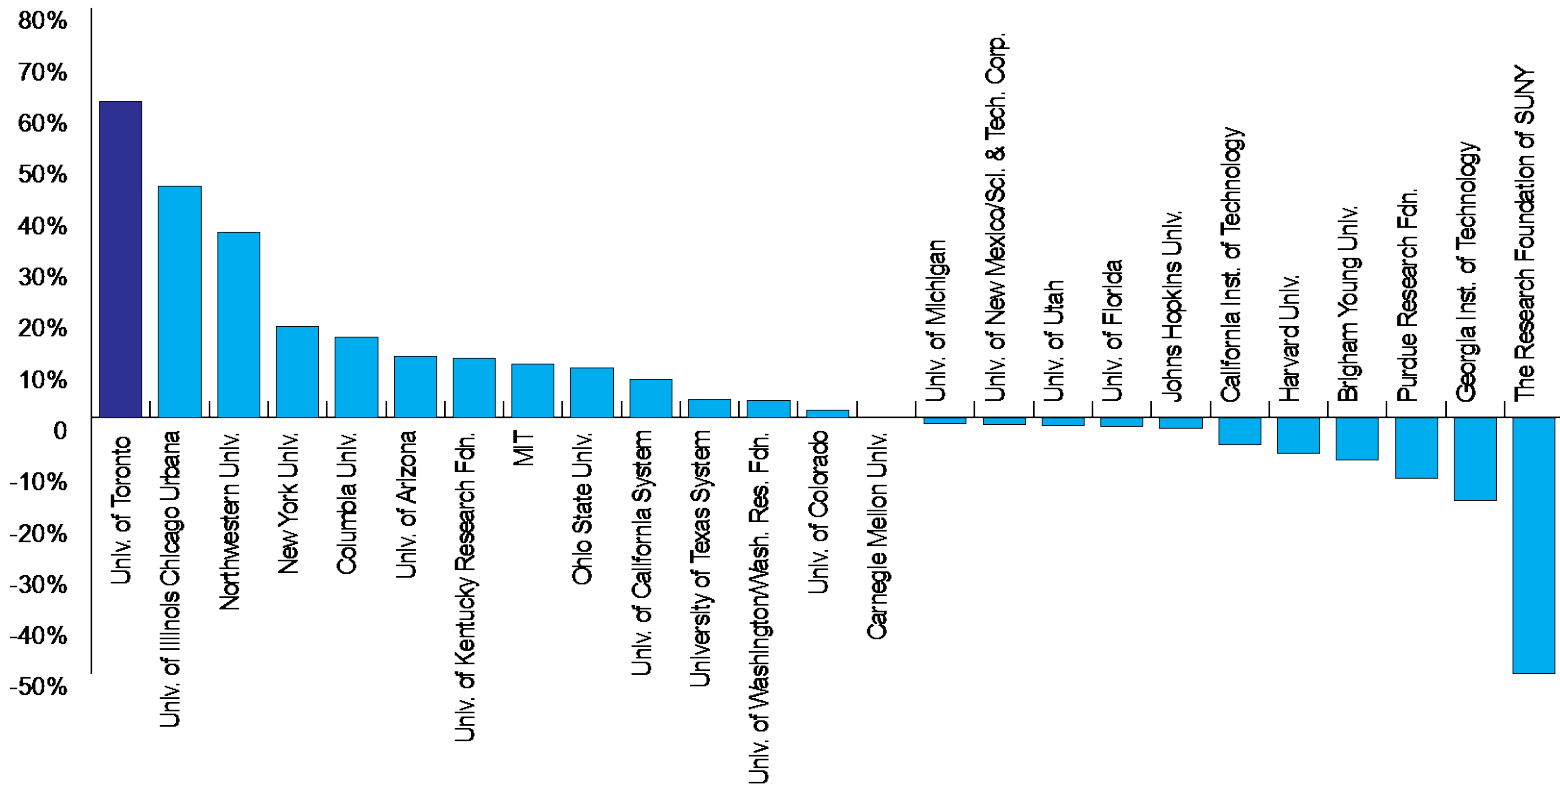

Consistent Quality

	Times Higher Education 2012	Shanghai Jiao Tong 2012	Newsweek Top 25 Outside the US	QS World University Rankings 2012	SCImago 2012	National Taiwan University 2012
Toronto	21	27	3	19	3	7
UBC	30	39	8	45	25	28
McGill	34	63	13	18	51	33
McMaster	88	92	15	152	116	98
Alberta	121	101-150	*	108	54	78
Montréal	84	101-150	*	114	171	106
Queen's	201-225	201-300	*	175	255	289
Ottawa	171	201-300	*	*	184	199
Western	226-250	201-300	*	173	158	190
Waterloo	226-250	151-200	*	191	161	279

Toronto Spin-Off Growth

Top 25 North American Universities
Total number of spin-off companies formed,
ordered by average three-year growth

US and Canadian Publics and Privates
2008-2011