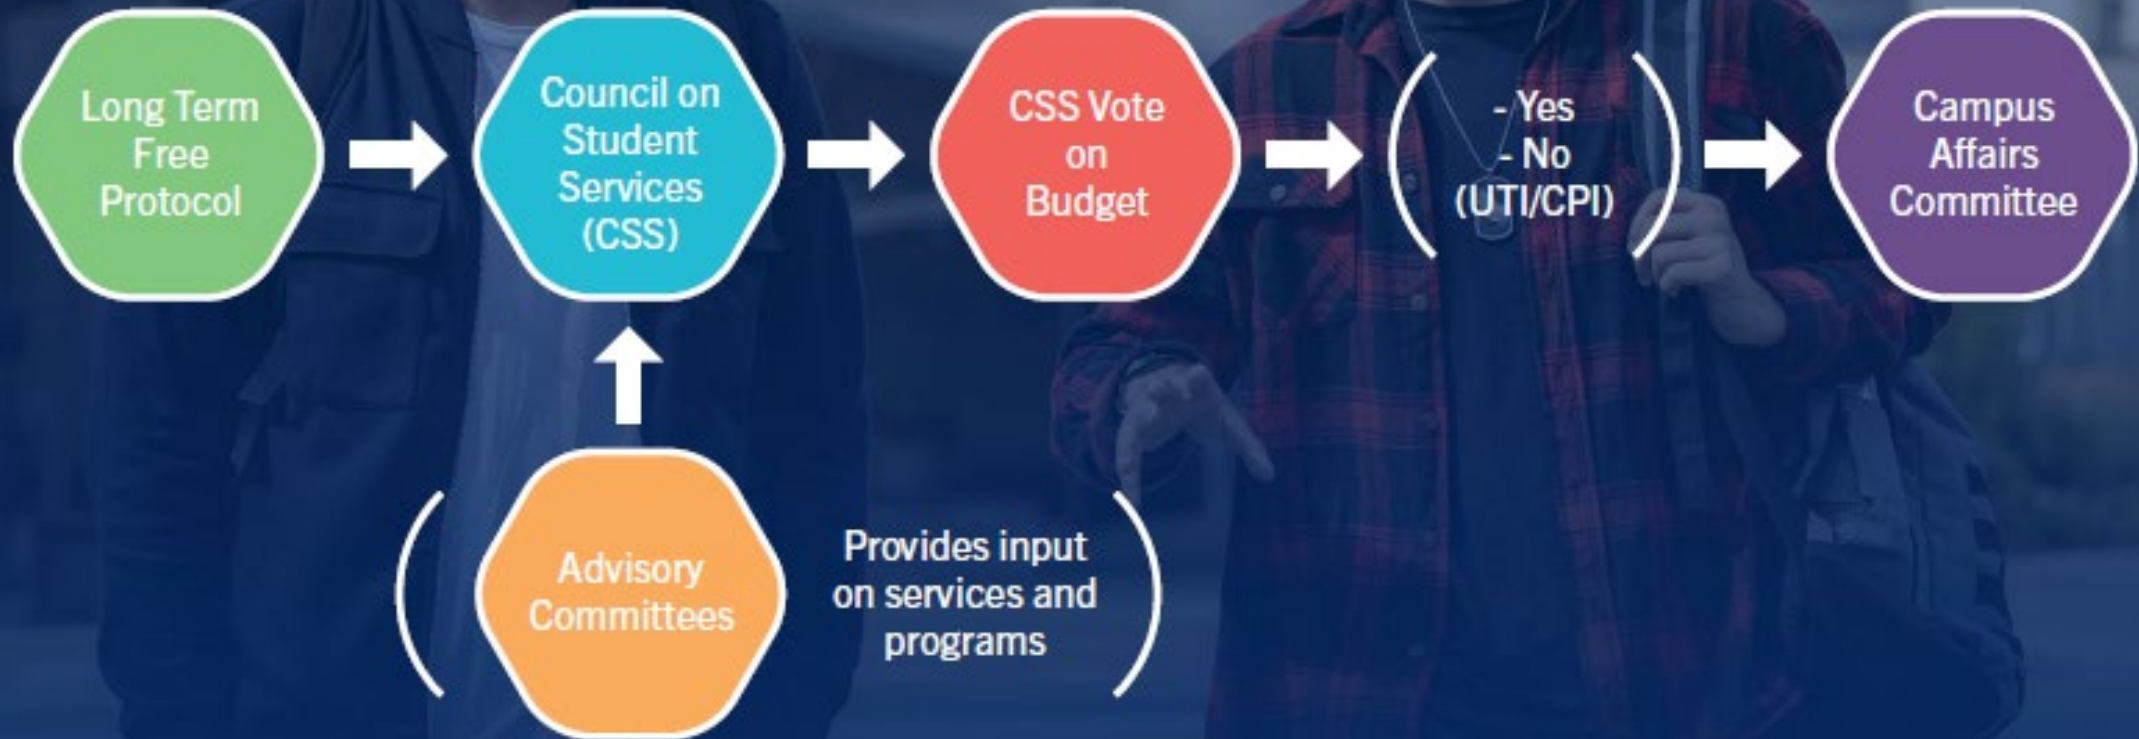

Budget Process

Student Services Fee Process