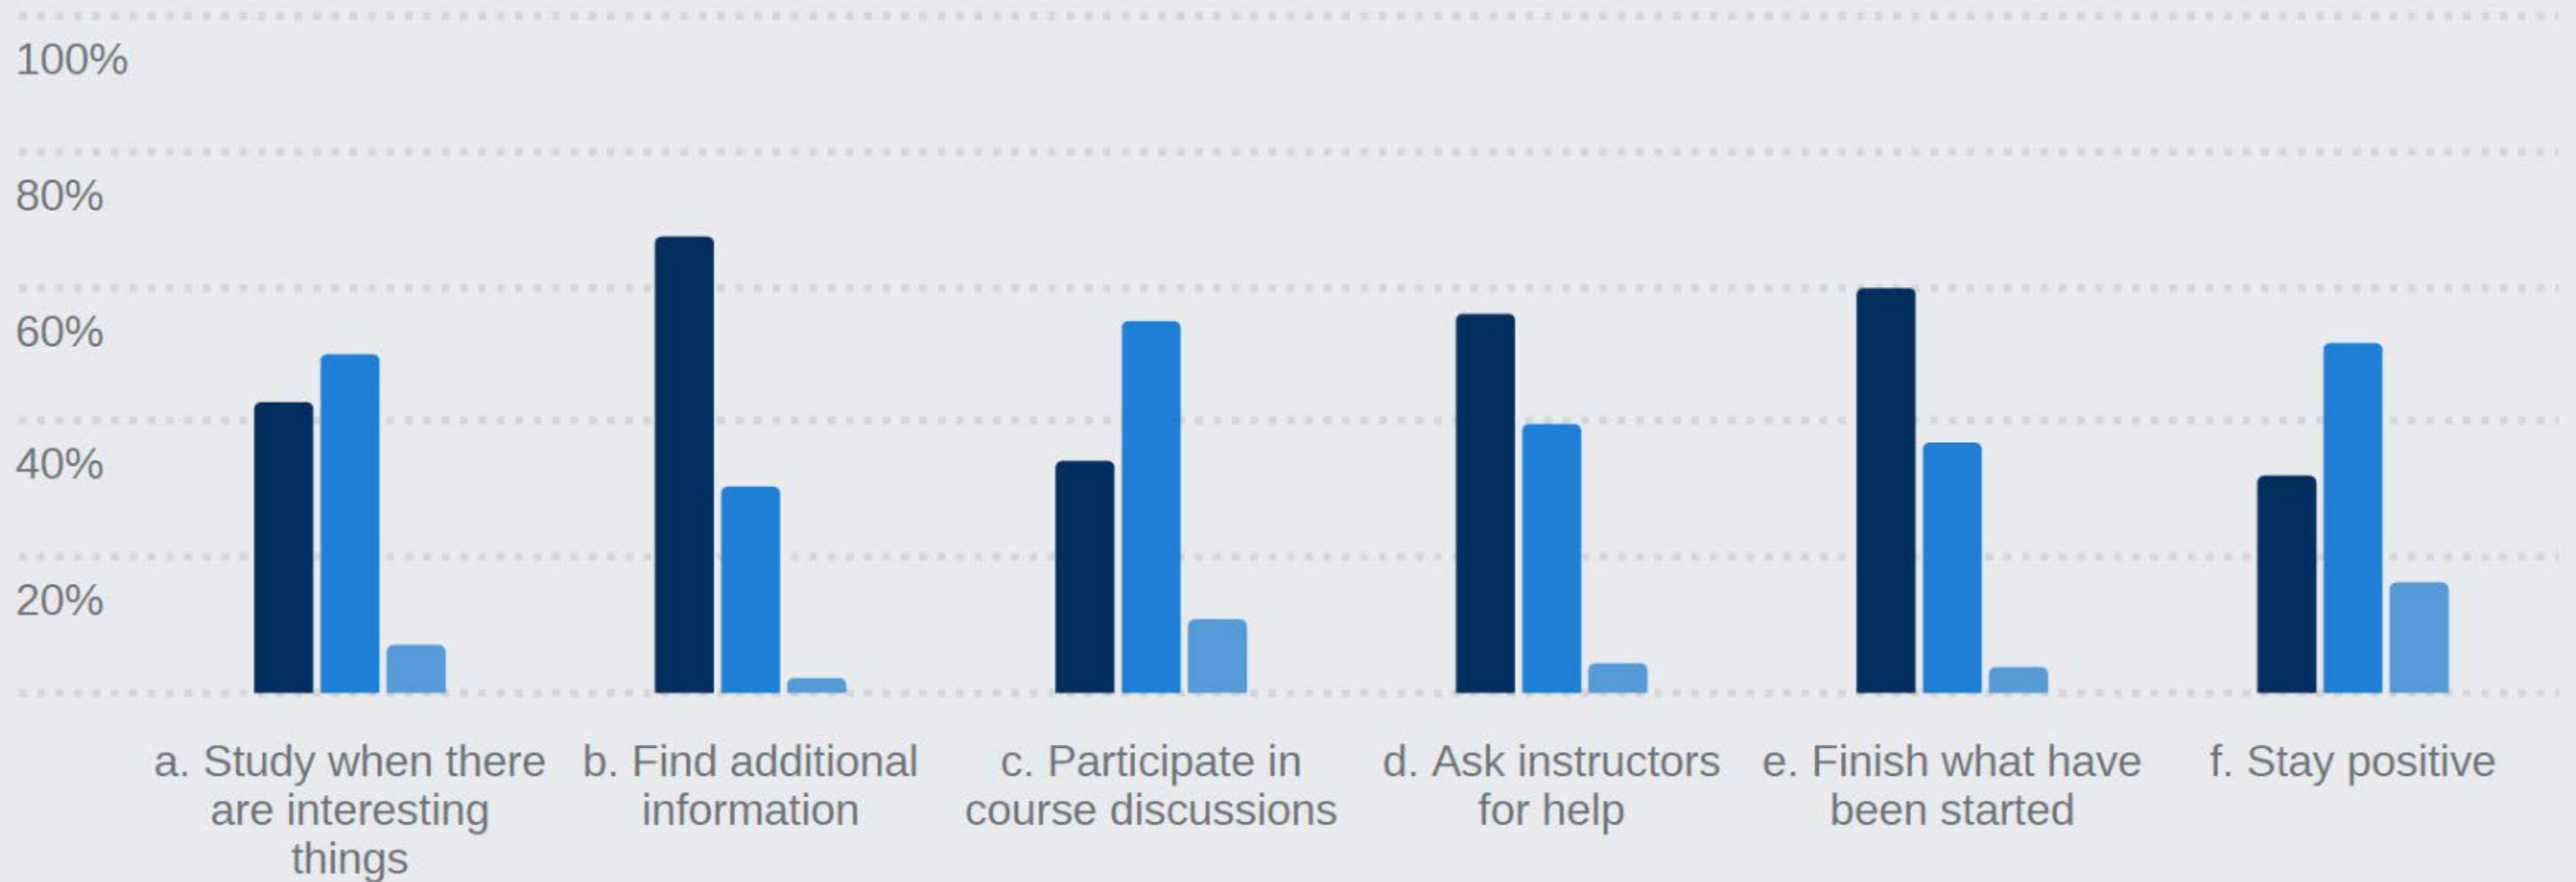

Expected Academic Perseverance 525 ⓘ

During the coming school year, about how often do you expect to do the following?

Very certain   Moderately certain   Not certain