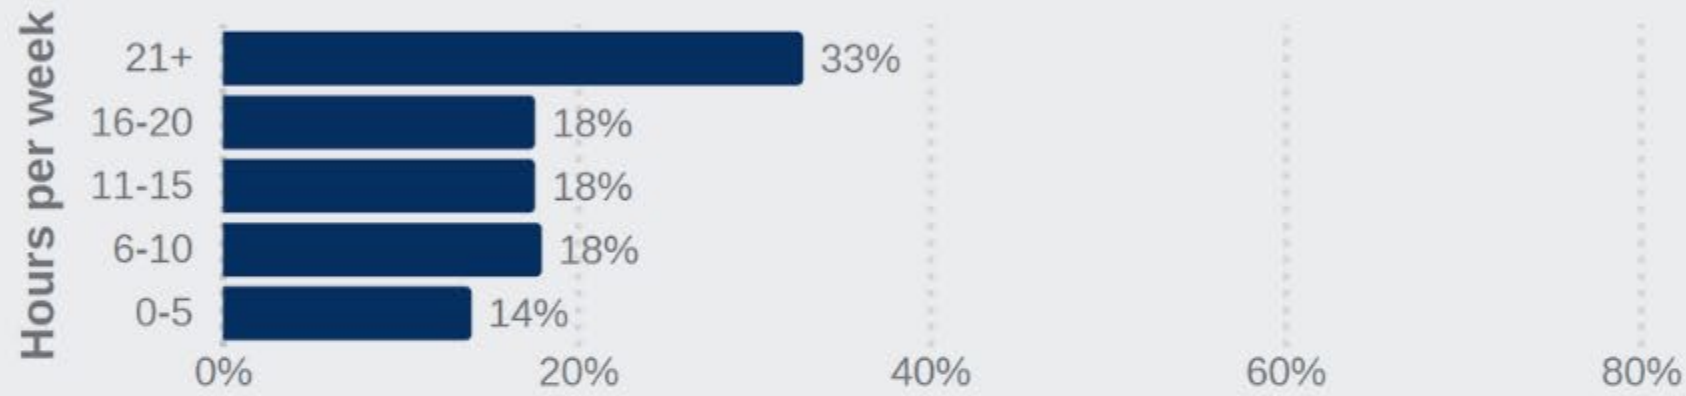

Hours per week studying and preparing for class

HIGH SCHOOL 538