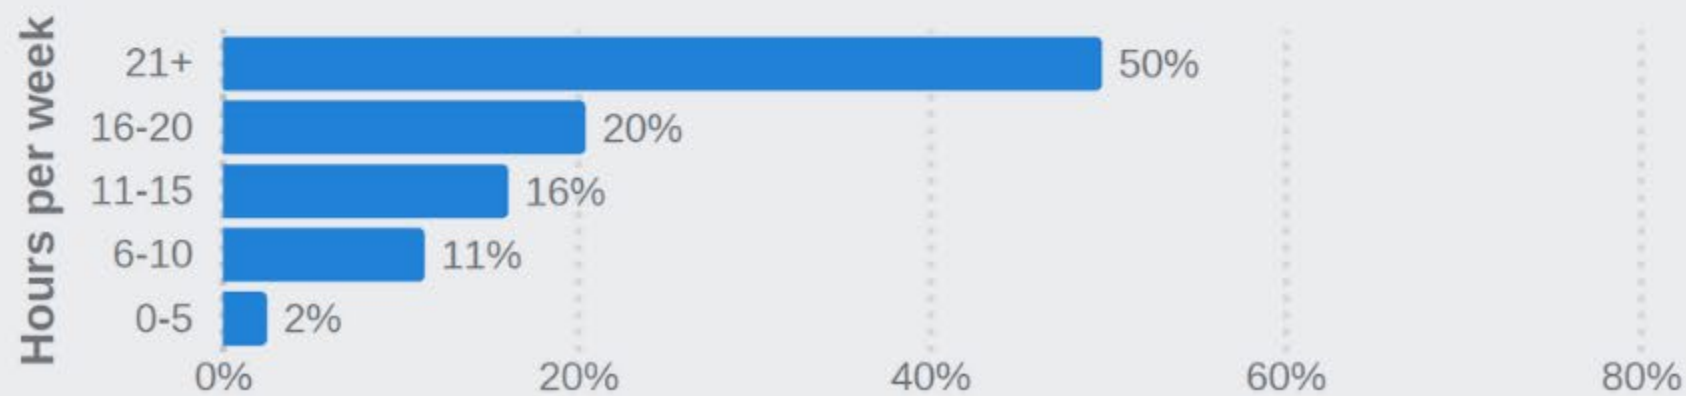

624 STUDENTS COMPLETED THE SURVEY

RESULTS

Hours per week studying and preparing for class

HIGH SCHOOL 538

Your students compared to all others

16.7

▲ +8.4 vs All others (8.4)

EXPECTED FIRST YEAR 526