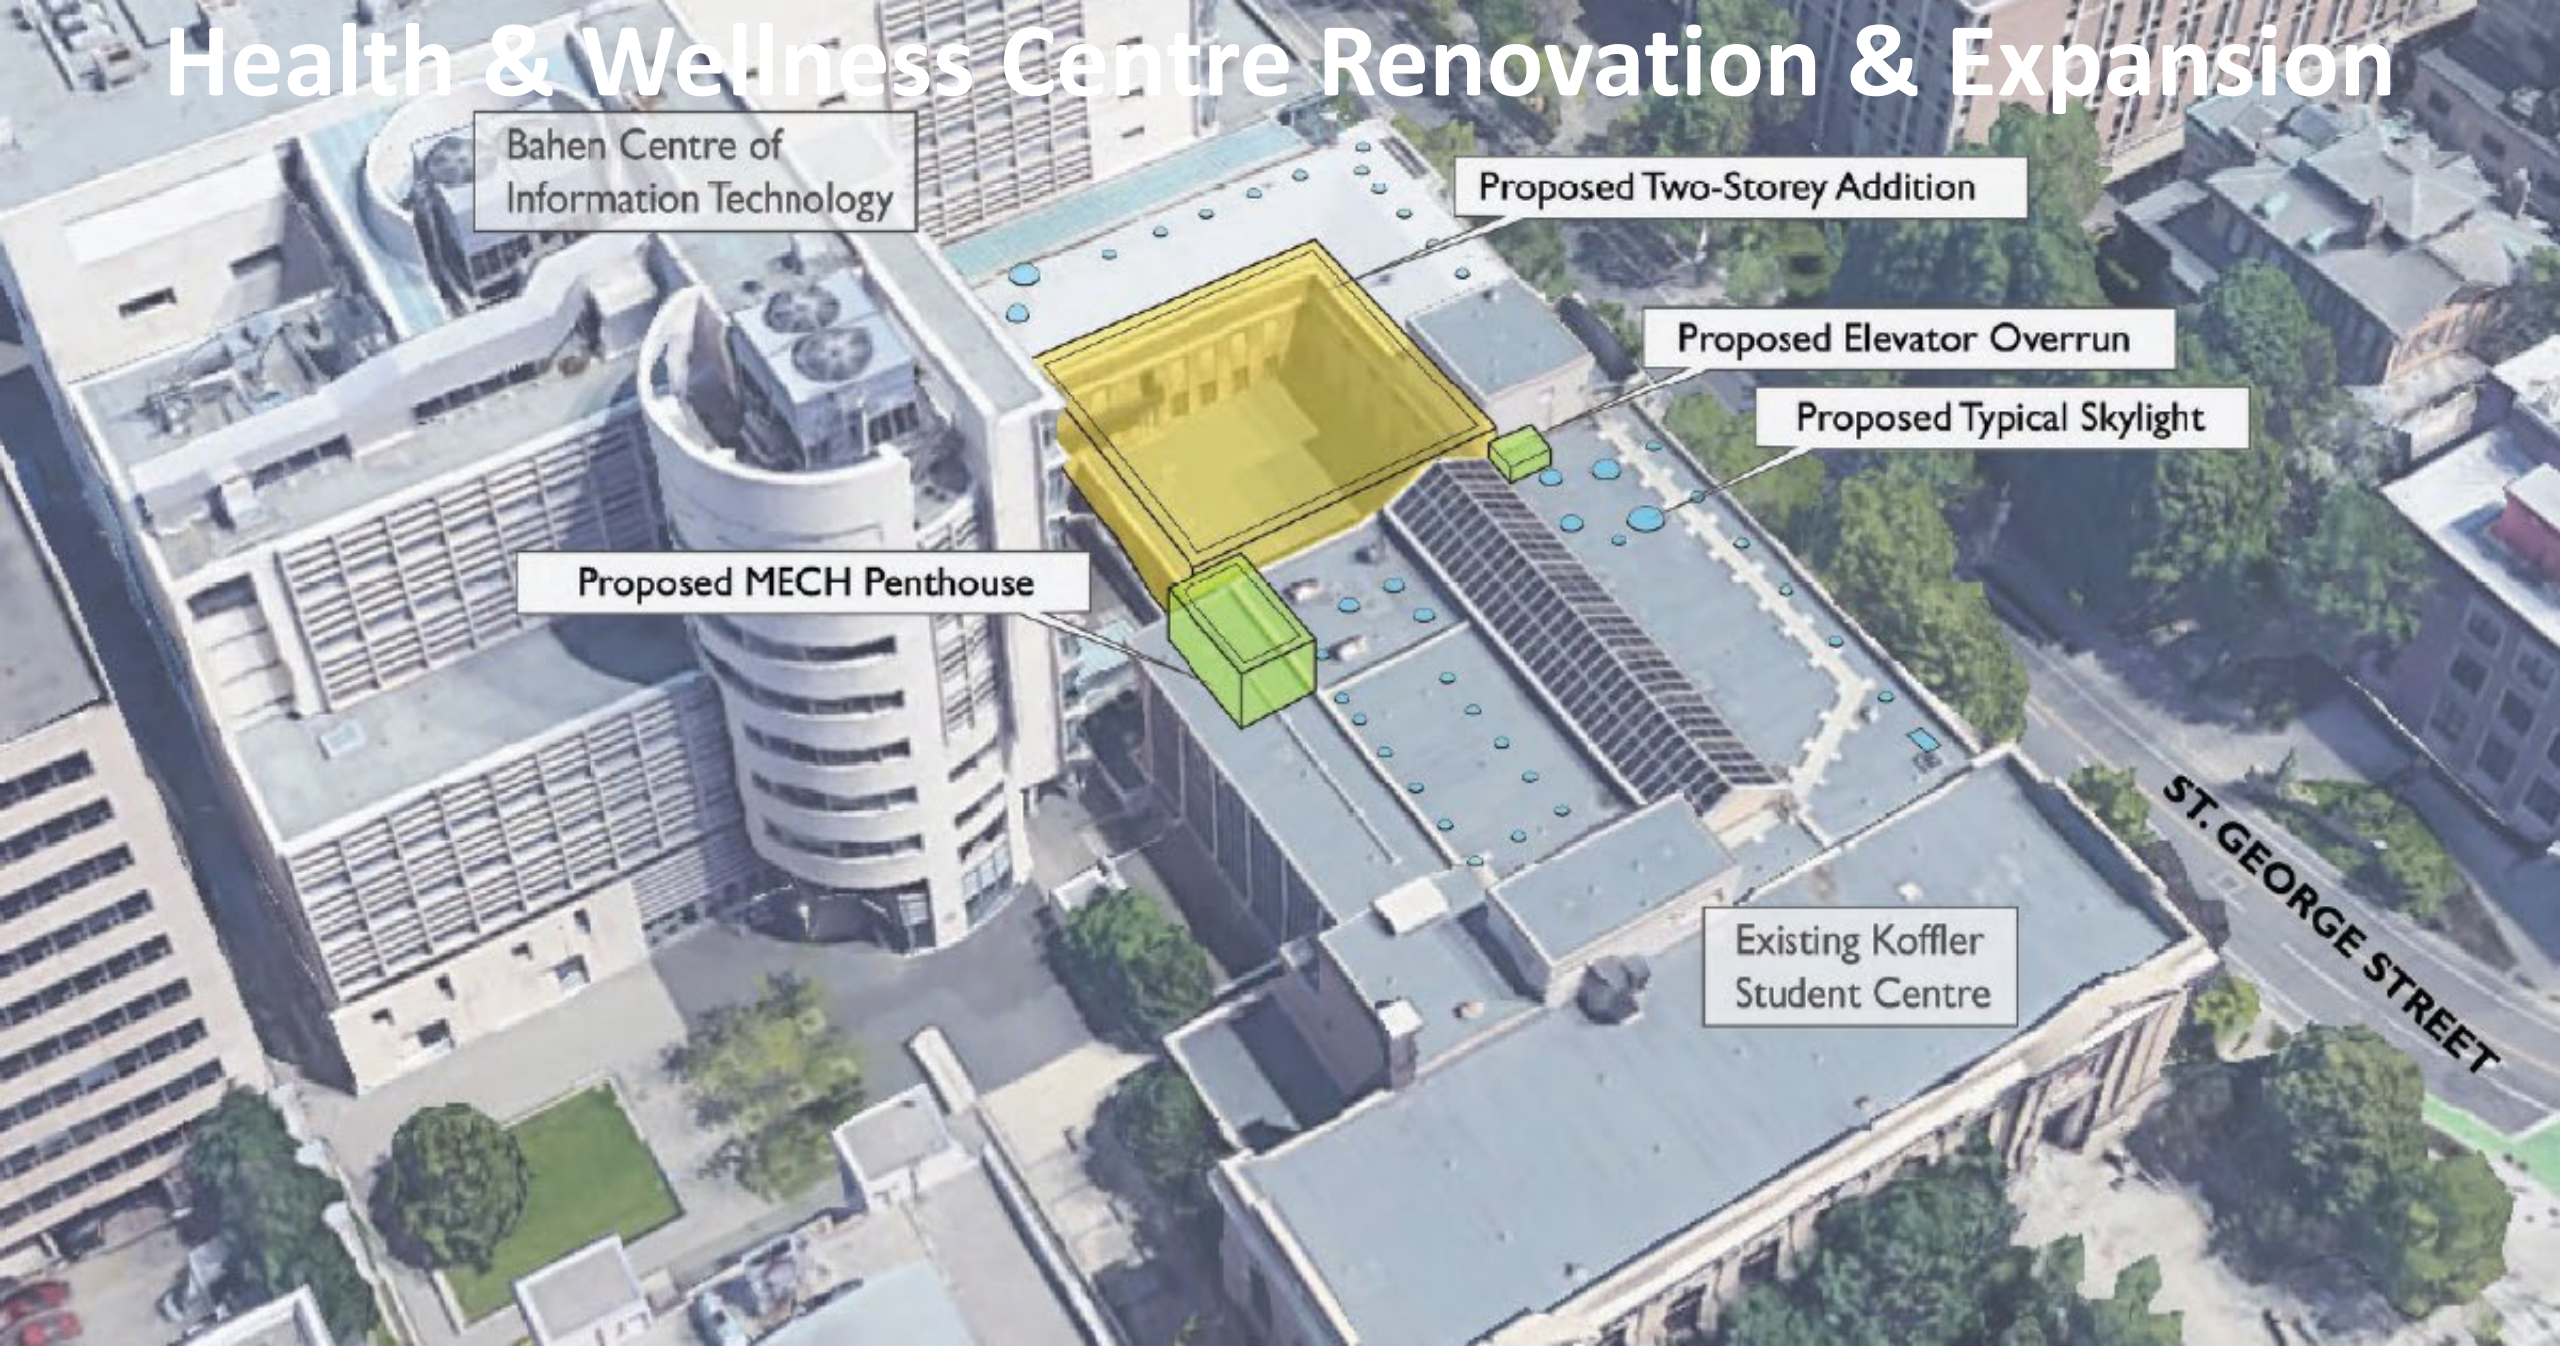


An aerial photograph of a university campus. The image shows a grid of buildings, streets, and green spaces. A specific building, the Koffler Student Services Centre, is highlighted with a semi-transparent orange rectangle. The building is located in the center-right portion of the image, near the intersection of College Street and St. George Street. The surrounding area includes various other campus buildings, parking lots, and trees.

**Health and Wellness Centre
Renovation & Expansion at
the Koffler Student Services
Centre**

**Cycle 5 2021-2022
Planning & Budget
Committee**

214 College Street
College Street and St. George St

Health & Wellness Centre Renovation & Expansion

Bahen Centre of Information Technology

Proposed Two-Storey Addition

Proposed Elevator Overrun

Proposed Typical Skylight

Proposed MECH Penthouse

Existing Koffler Student Centre

ST. GEORGE STREET

Second Floor addition: shell space, 408 gsm