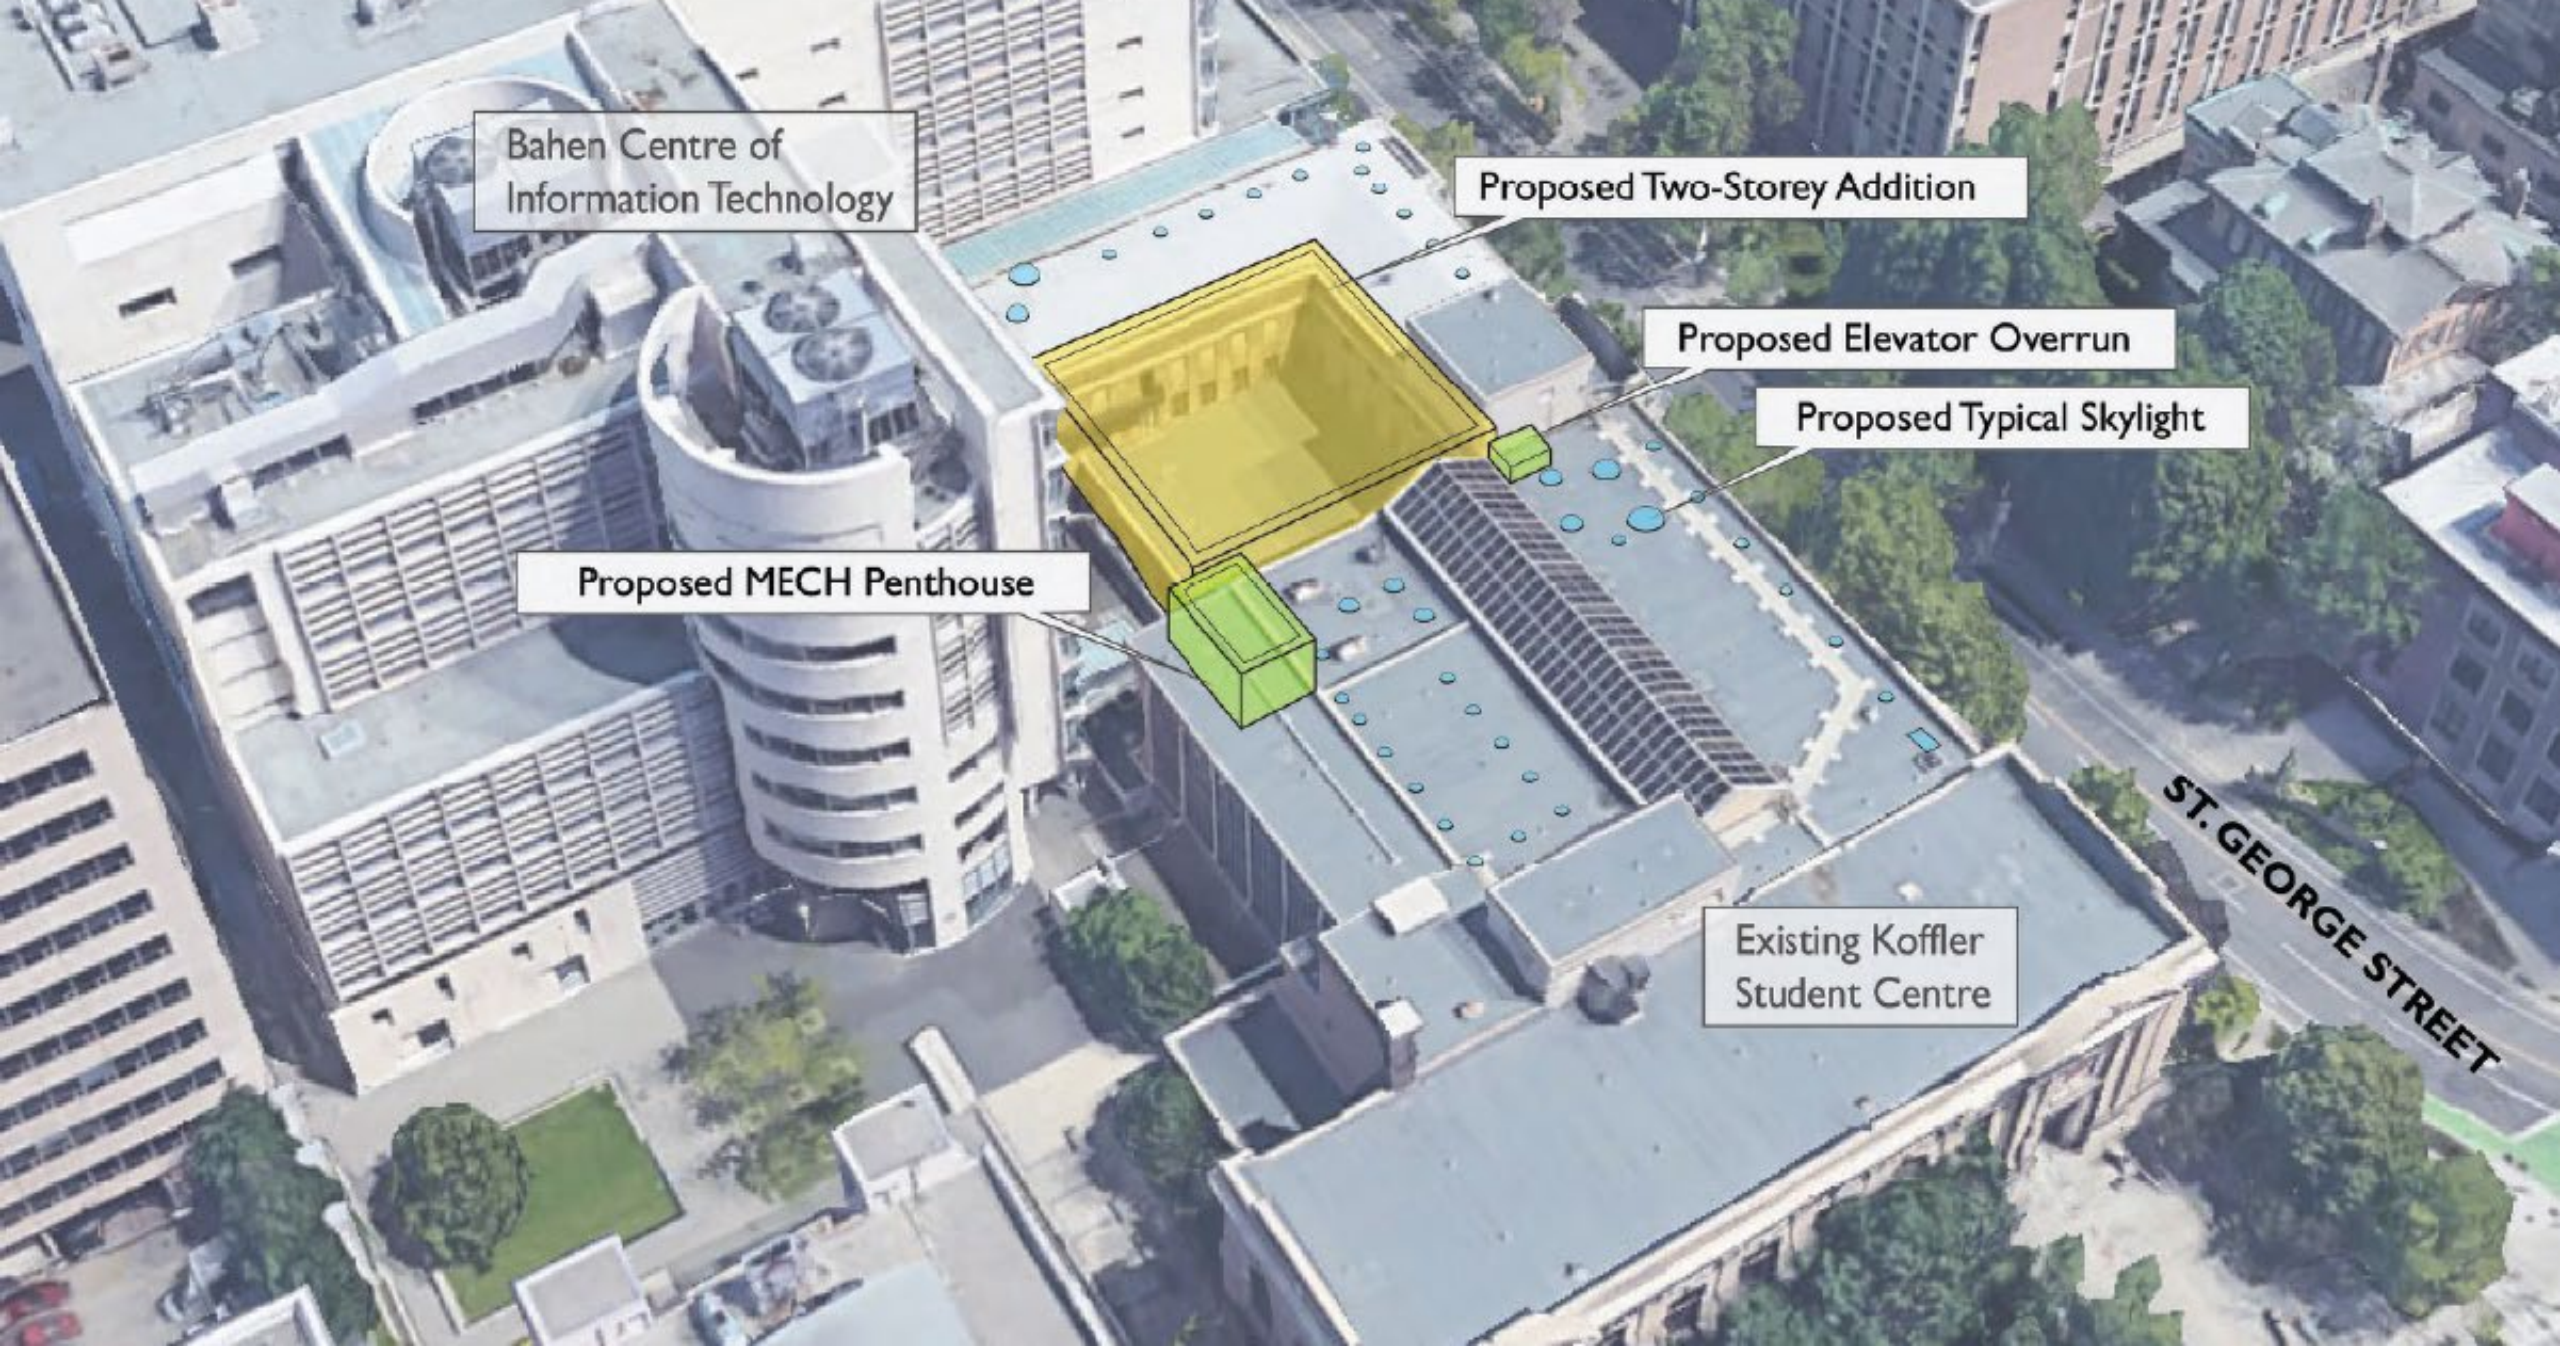


An aerial photograph of a university campus, showing various buildings, courtyards, and green spaces. The image is oriented vertically. On the left side, there is a large orange rectangular overlay containing text. In the center of the campus, a specific building complex is highlighted with a smaller orange rectangle.

**Health and Wellness Centre
Renovation & Expansion at
the Koffler Student Services
Centre**

Cycle 5 2021-2022

214 College Street
College Street and St. George St

Bahen Centre of Information Technology

Proposed Two-Storey Addition

Proposed Elevator Overrun

Proposed Typical Skylight

Proposed MECH Penthouse

Existing Koffler Student Centre

ST. GEORGE STREET

Second Floor addition: shell space, 408 gsm

Second Floor: Admin & Multi-Purpose

Third Floor addition: 456 gsm