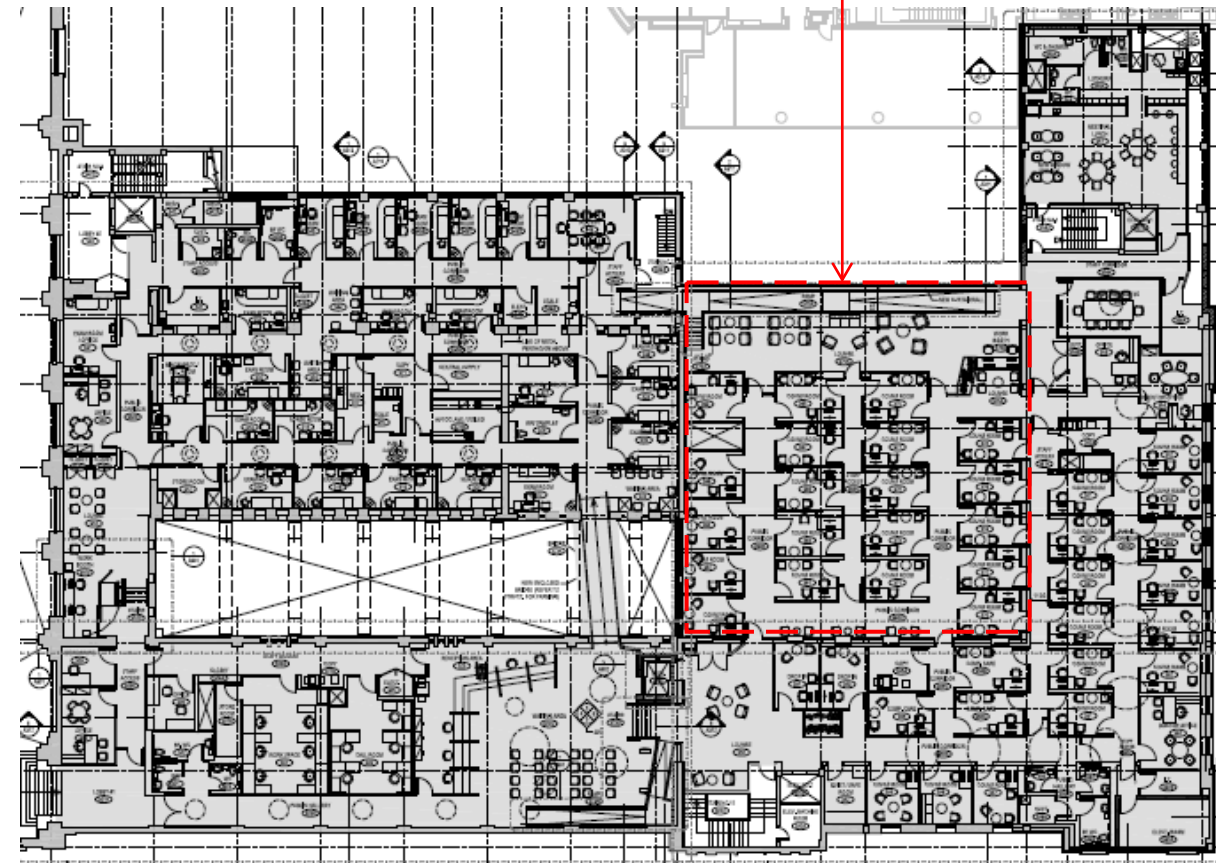

Proposed Elevator Overrun

Proposed Typical Skylight

Proposed MECH Penthouse

Existing Koffler Student Centre

ST. GEORGE STREET

Second Floor addition: shell space, 408 gsm

Second Floor: Admin & Multi-Purpose

Third Floor addition: 456 gsm

Third Floor: Primary Care & Mental Health