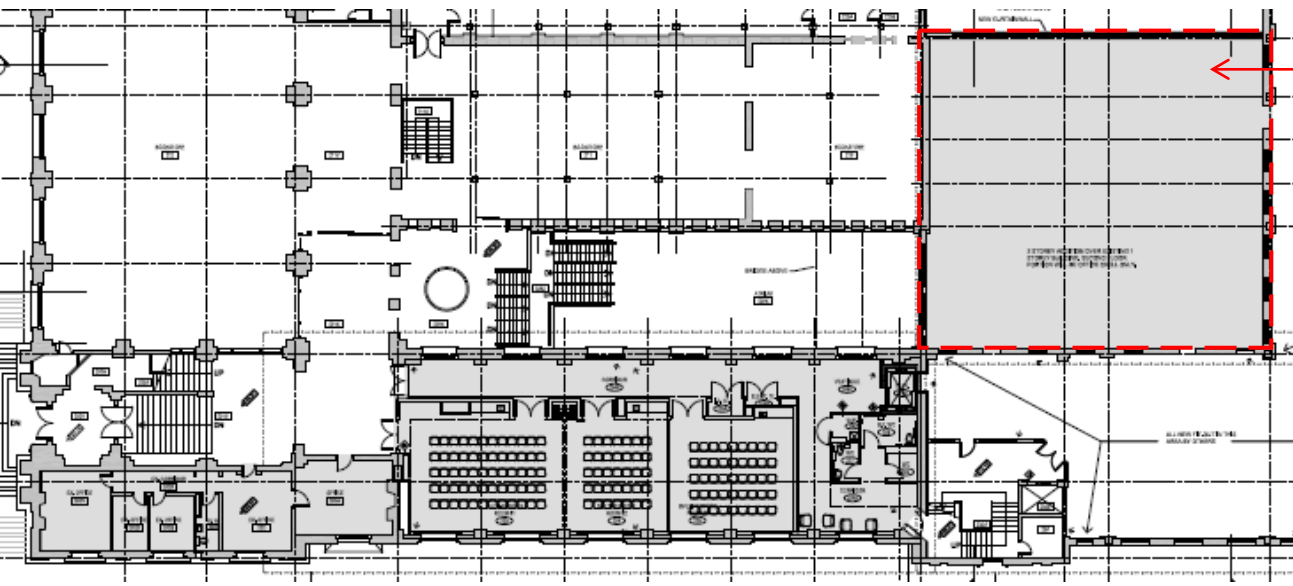

Proposed Elevator Overrun

Proposed Typical Skylight

Proposed MECH Penthouse

Existing Koffler Student Centre

ST. GEORGE STREET

Second Floor addition: shell space, 408 gsm

Second Floor: Admin & Multi-Purpose

Third Floor addition: 456 gsm

Third Floor: Primary Care & Mental Health