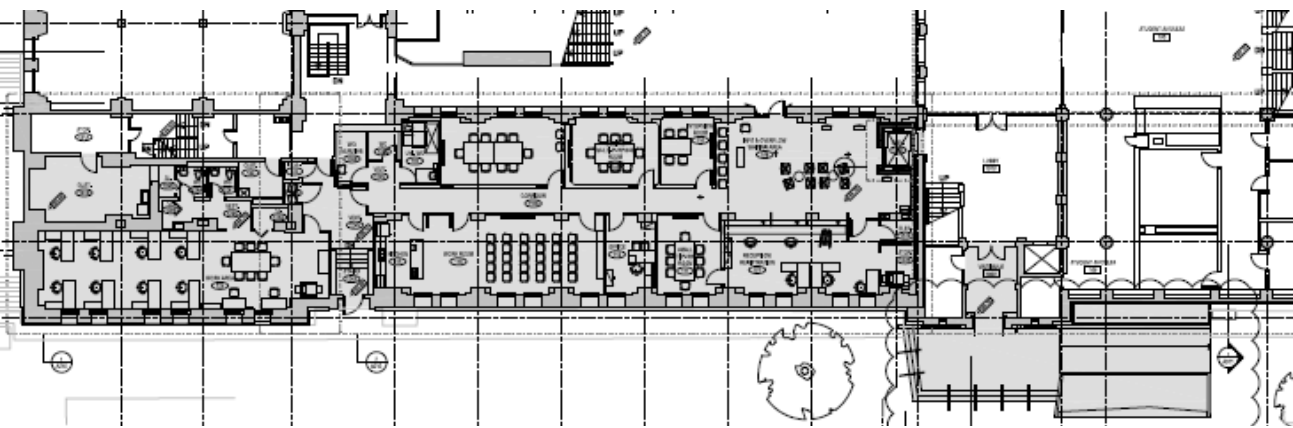

Proposed Elevator Overrun

Proposed Typical Skylight

Proposed MECH Penthouse

Existing Koffler Student Centre

ST. GEORGE STREET

Second Floor addition: shell space, 408 gsm

Second Floor: Admin & Multi-Purpose

Third Floor addition: 456 gsm

Third Floor: Primary Care & Mental Health