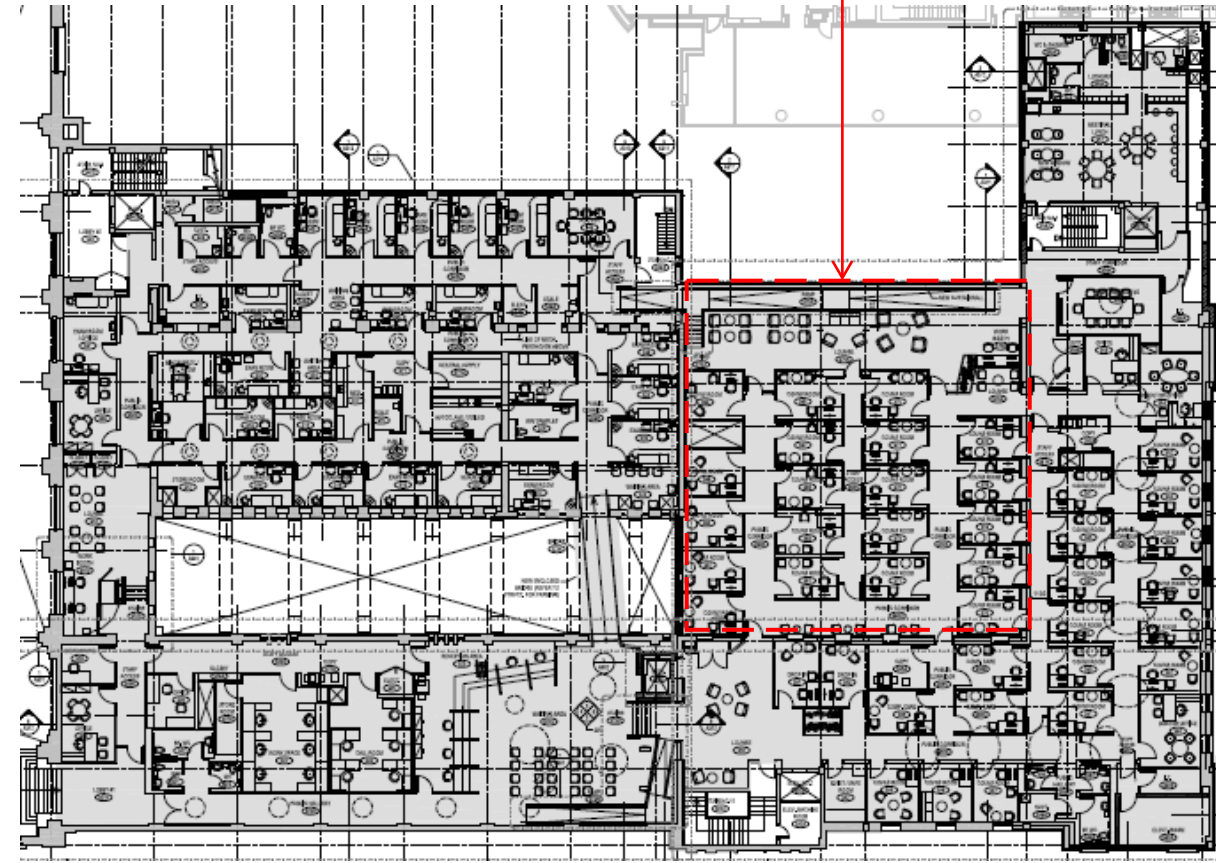

Bahen Centre of Information Technology

Proposed Two-Storey Addition

Proposed Elevator Overrun

Proposed Typical Skylight

Proposed MECH Penthouse

Existing Koffler Student Centre

ST. GEORGE STREET

Second Floor addition: shell space, 408 gsm

Second Floor: Admin & Multi-Purpose

Third Floor addition: 456 gsm

Third Floor: Primary Care & Mental Health