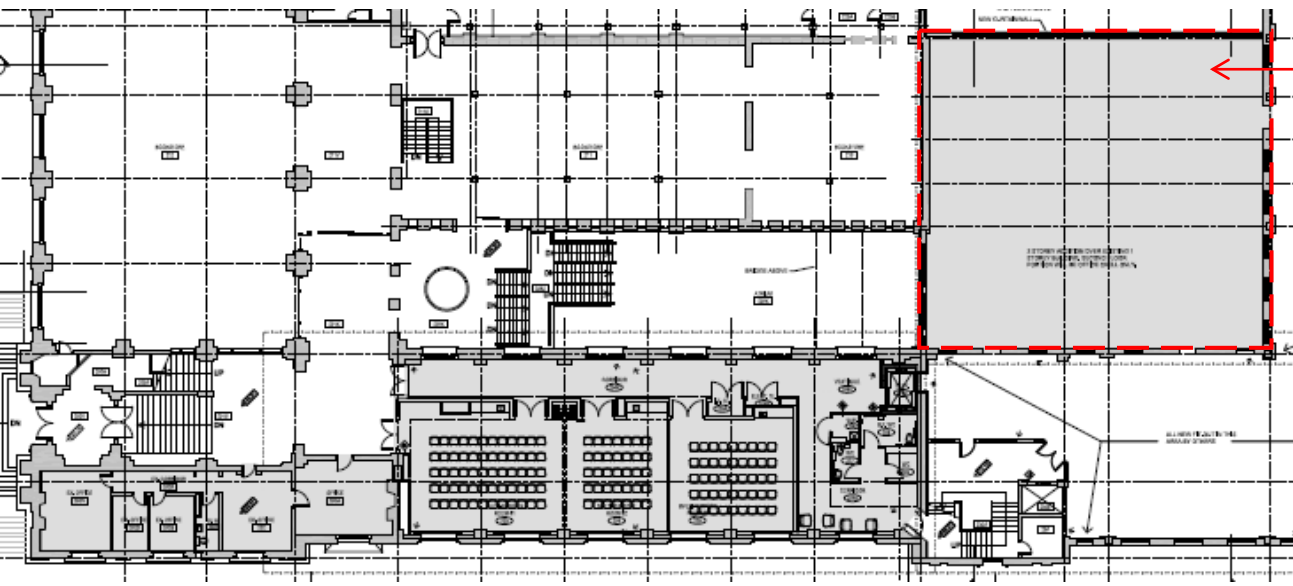

Bahen Centre of Information Technology

Proposed Two-Storey Addition

Proposed Elevator Overrun

Proposed Typical Skylight

Proposed MECH Penthouse

Existing Koffler Student Centre

ST. GEORGE STREET

Second Floor addition: shell space, 408 gsm

Second Floor: Admin & Multi-Purpose

Third Floor addition: 456 gsm

Third Floor: Primary Care & Mental Health