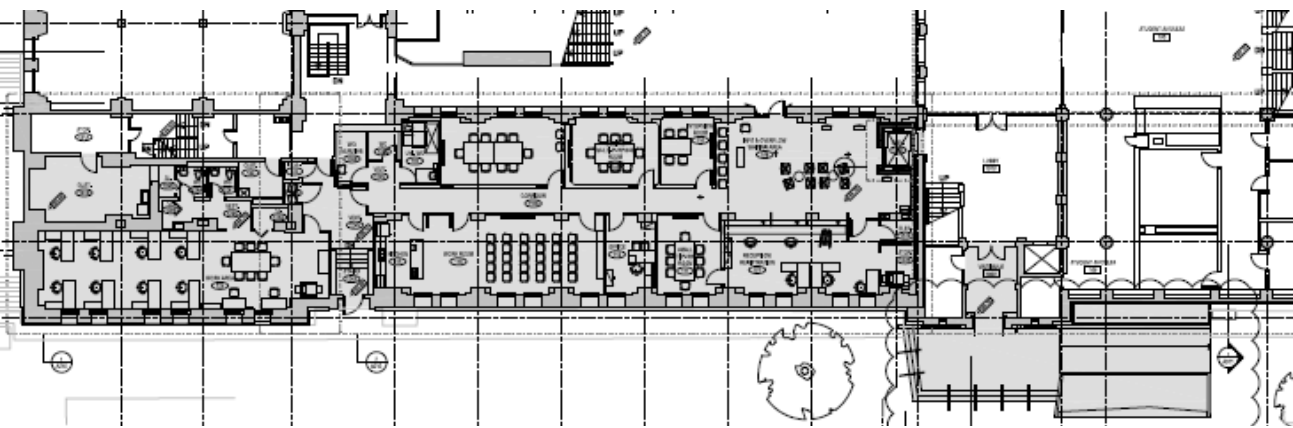

Bahen Centre of Information Technology

Proposed Two-Storey Addition

Proposed Elevator Overrun

Proposed Typical Skylight

Proposed MECH Penthouse

Existing Koffler Student Centre

ST. GEORGE STREET

Second Floor addition: shell space, 408 gsm

Second Floor: Admin & Multi-Purpose

Third Floor addition: 456 gsm

Third Floor: Primary Care & Mental Health