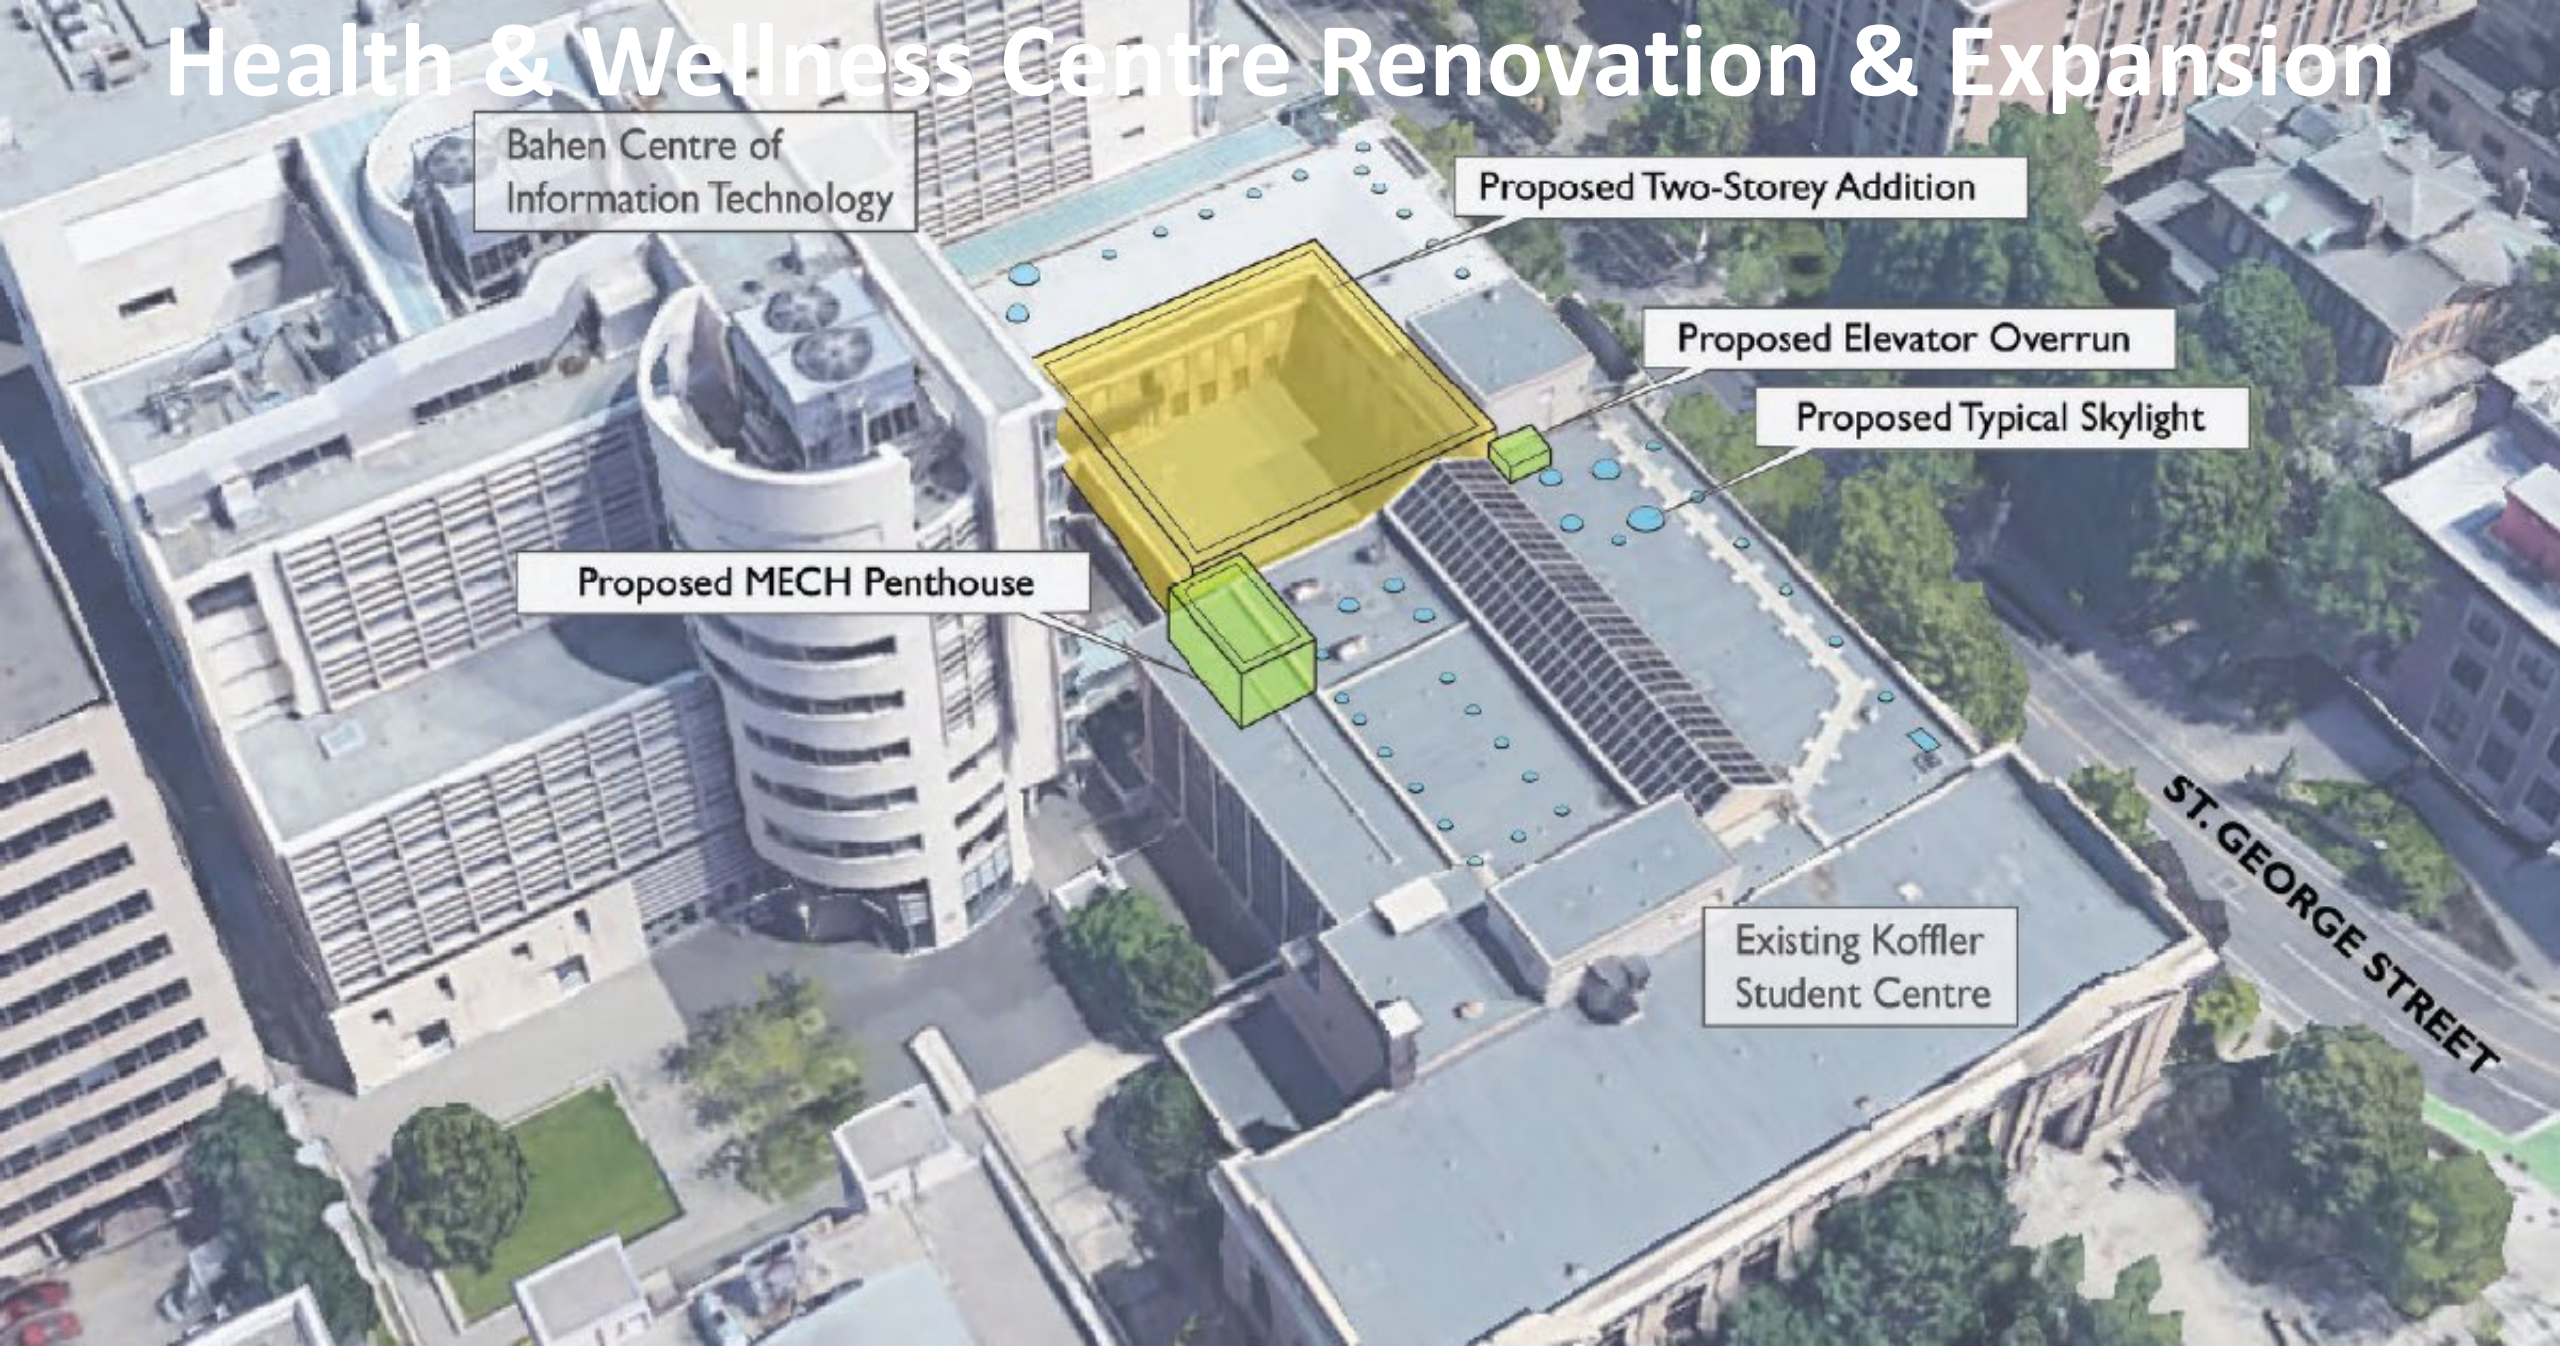


An aerial photograph of a university campus. The image shows a grid of buildings, streets, and green spaces. A specific building, the Koffler Student Services Centre, is highlighted with a semi-transparent orange rectangle. The building is located in the lower-middle part of the image, near the intersection of College Street and St. George Street. The surrounding area includes various other campus buildings, parking lots, and trees.

**Health and Wellness Centre
Renovation & Expansion at
the Koffler Student Services
Centre**

**Cycle 5 2021-2022
Planning & Budget
Committee**

214 College Street
College Street and St. George St

Health & Wellness Centre Renovation & Expansion

Bahen Centre of Information Technology

Proposed Two-Storey Addition

Proposed Elevator Overrun

Proposed Typical Skylight

Proposed MECH Penthouse

Existing Koffler Student Centre

ST. GEORGE STREET

Second Floor addition: shell space, 408 gsm