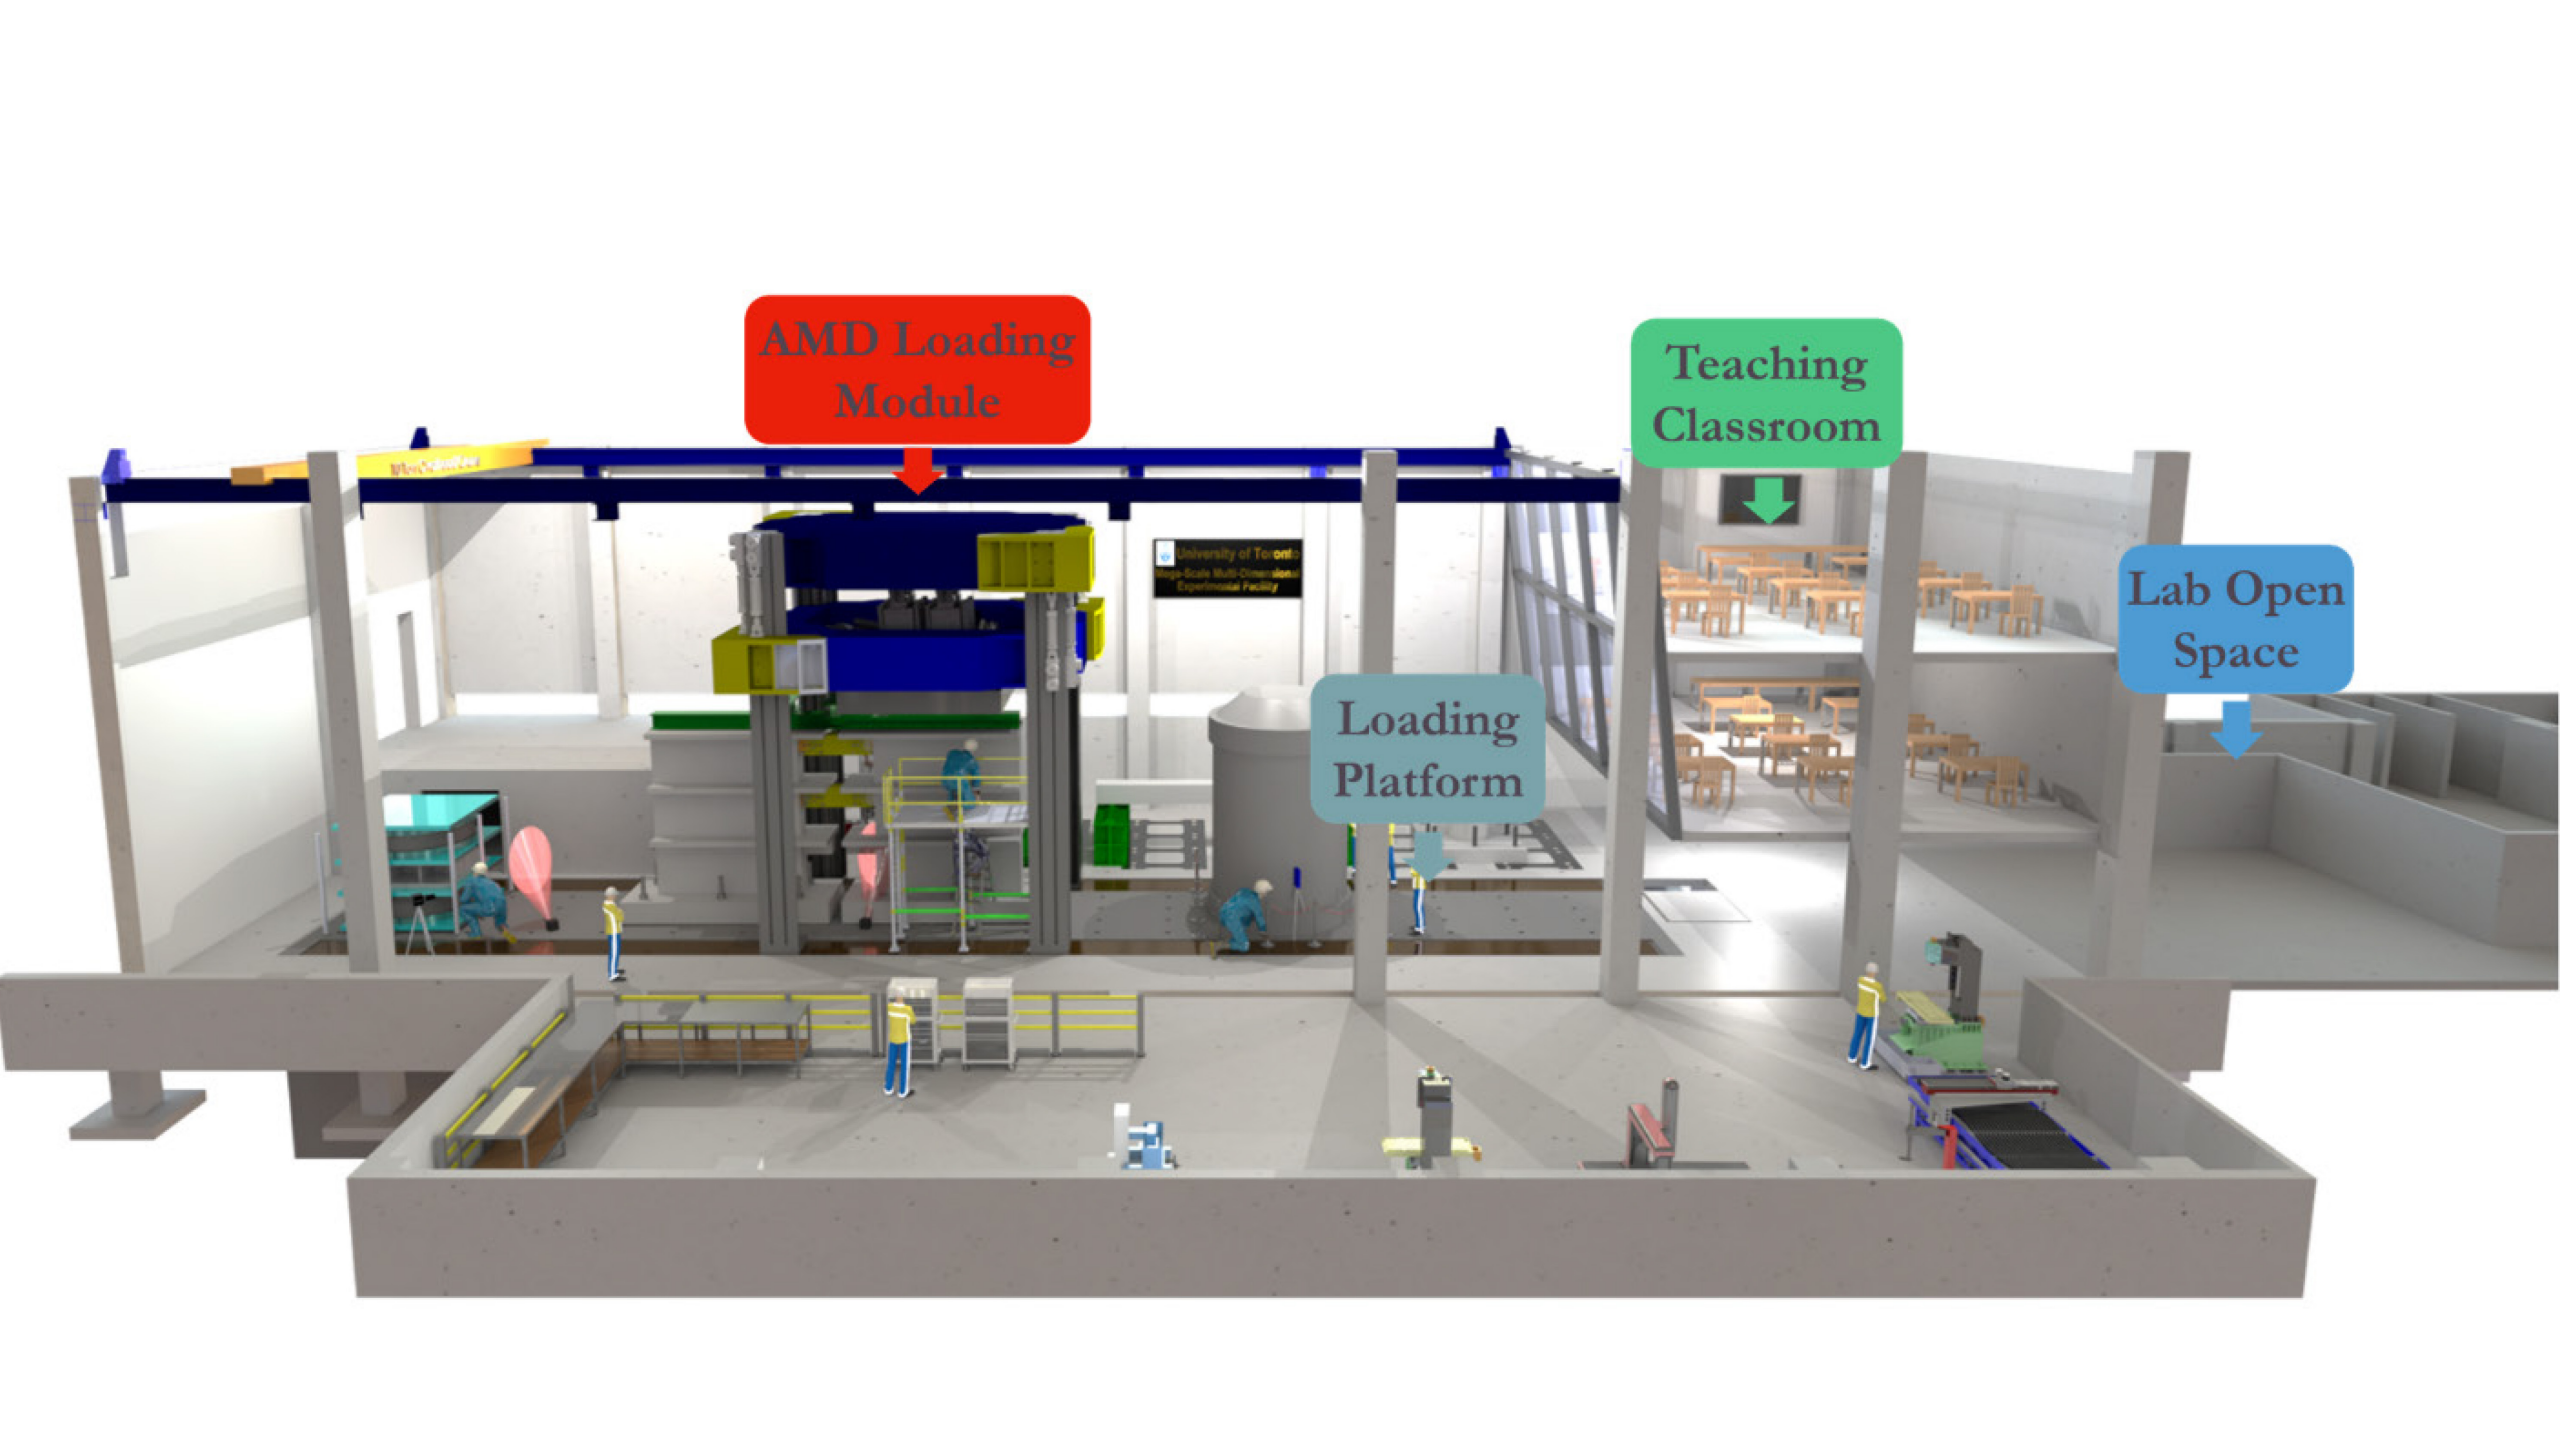

AMD Loading Module

Teaching Classroom

Lab Open Space

Loading Platform

 North-East View of AMD Loading Module

View Direction

5.3m

6.9m

8.8m

AMD Dimension