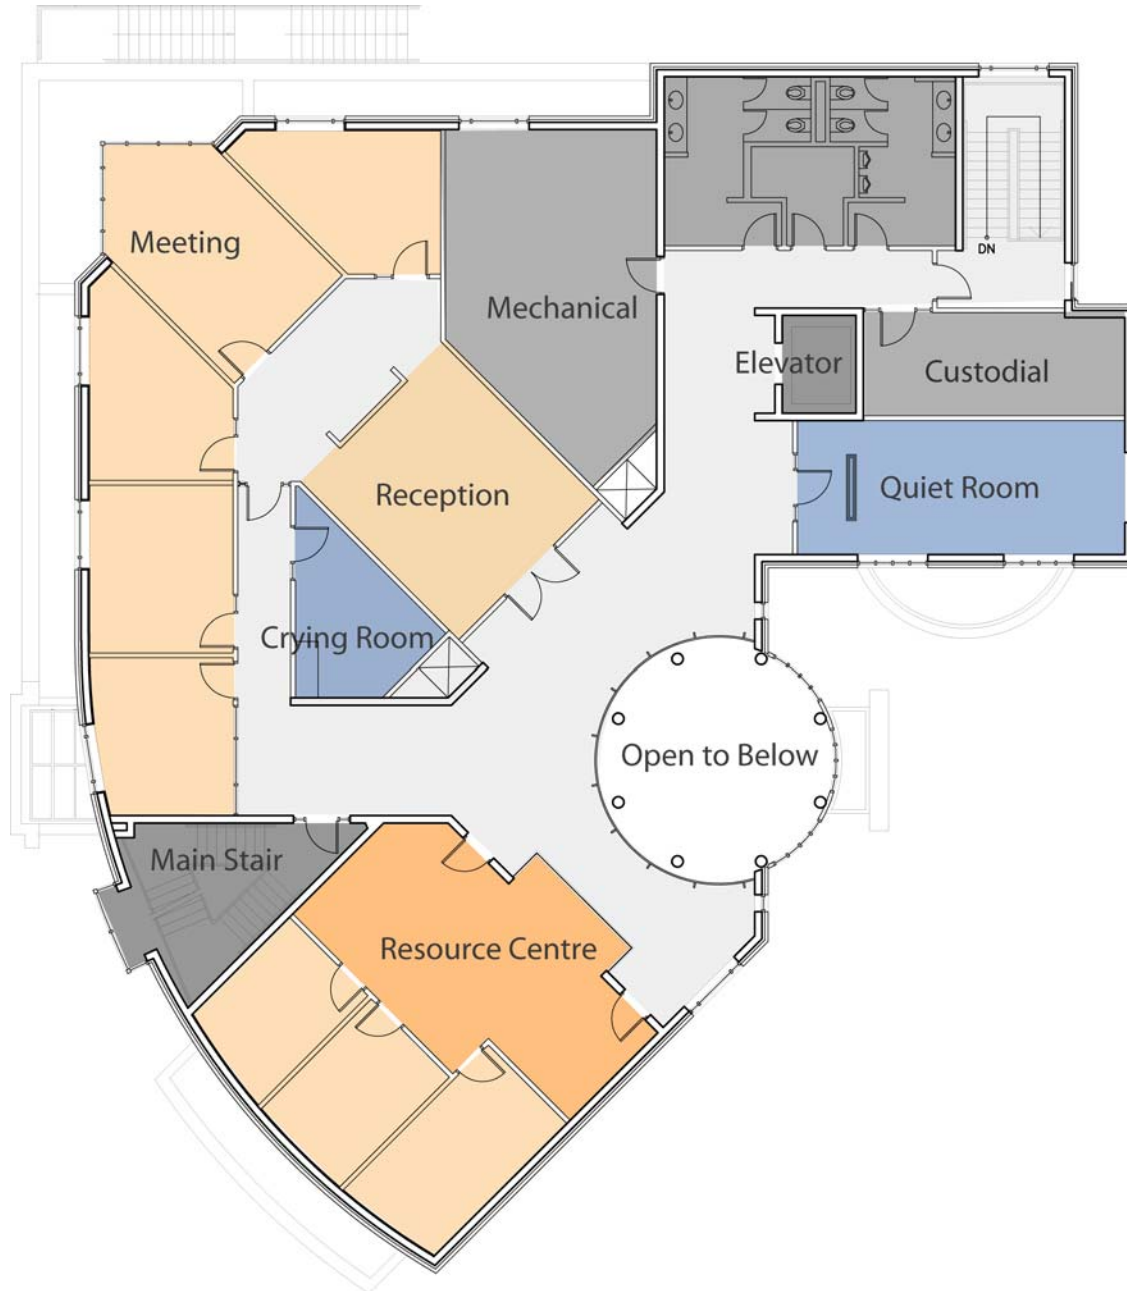

University of Toronto Multi-faith Centre

January 9, 2006

Moriyama + Teshima Architects

Location of
Multi-faith
Centre

Koffler Institute

Arrival

Ground Floor

Worship

Second Floor

Administration

Third Floor