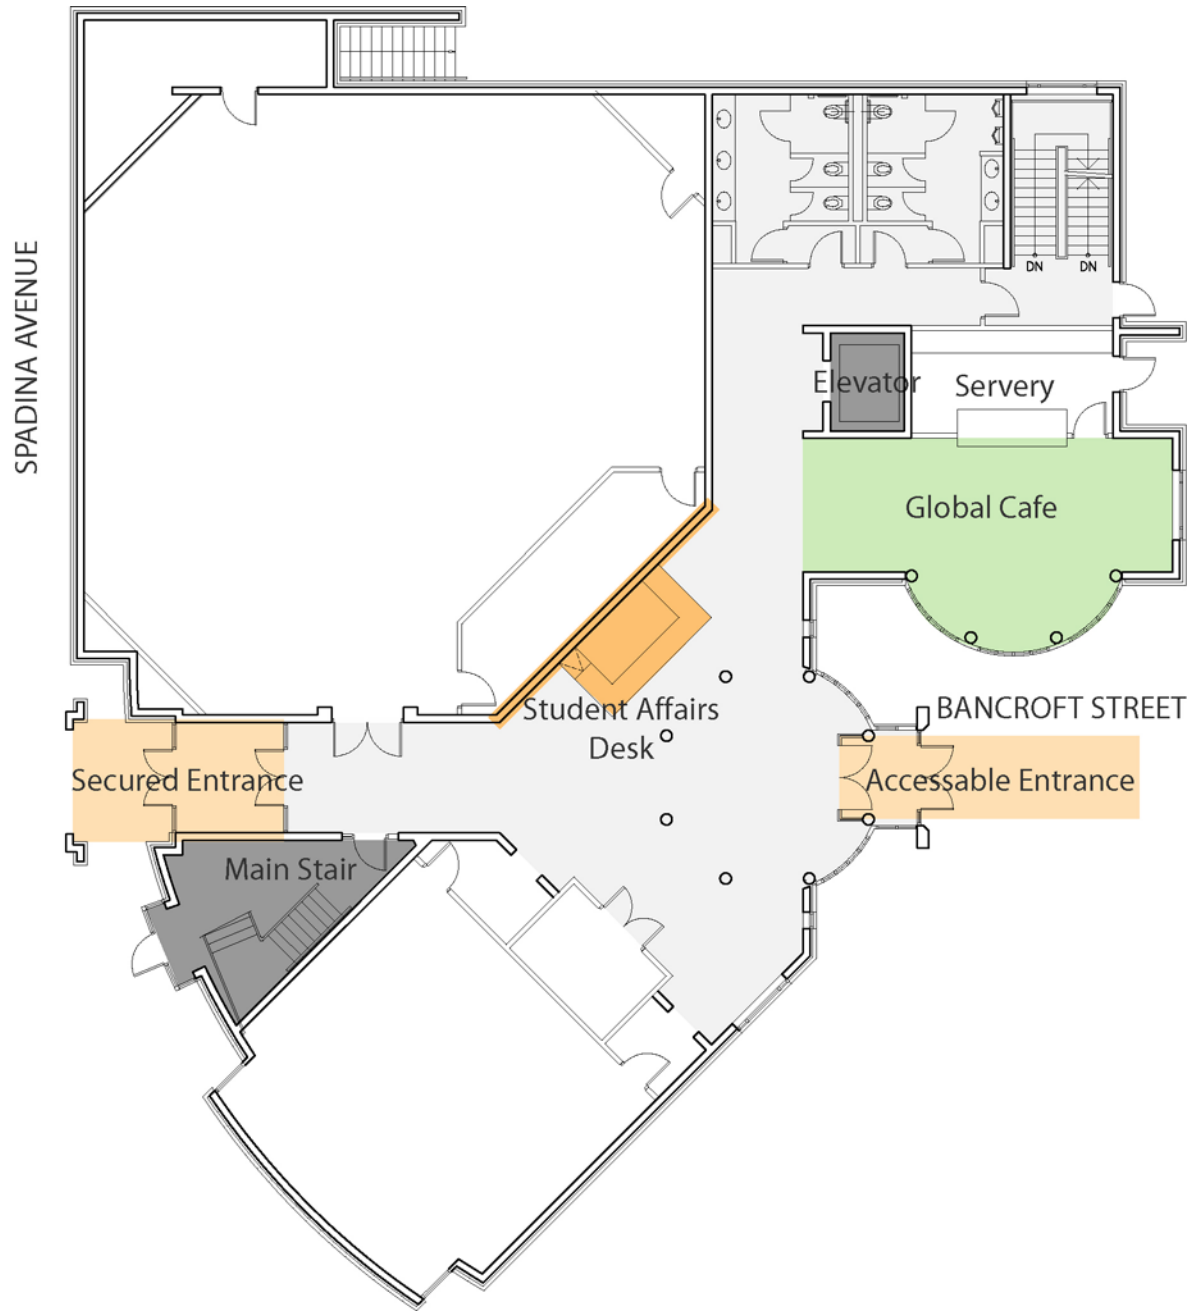

University of Toronto Multi-faith Centre

January 9, 2006

Moriyama + Teshima Architects

Location of
Multi-faith
Centre

Koffler Institute

Arrival

Ground Floor

Worship

Second Floor

Administration

Third Floor