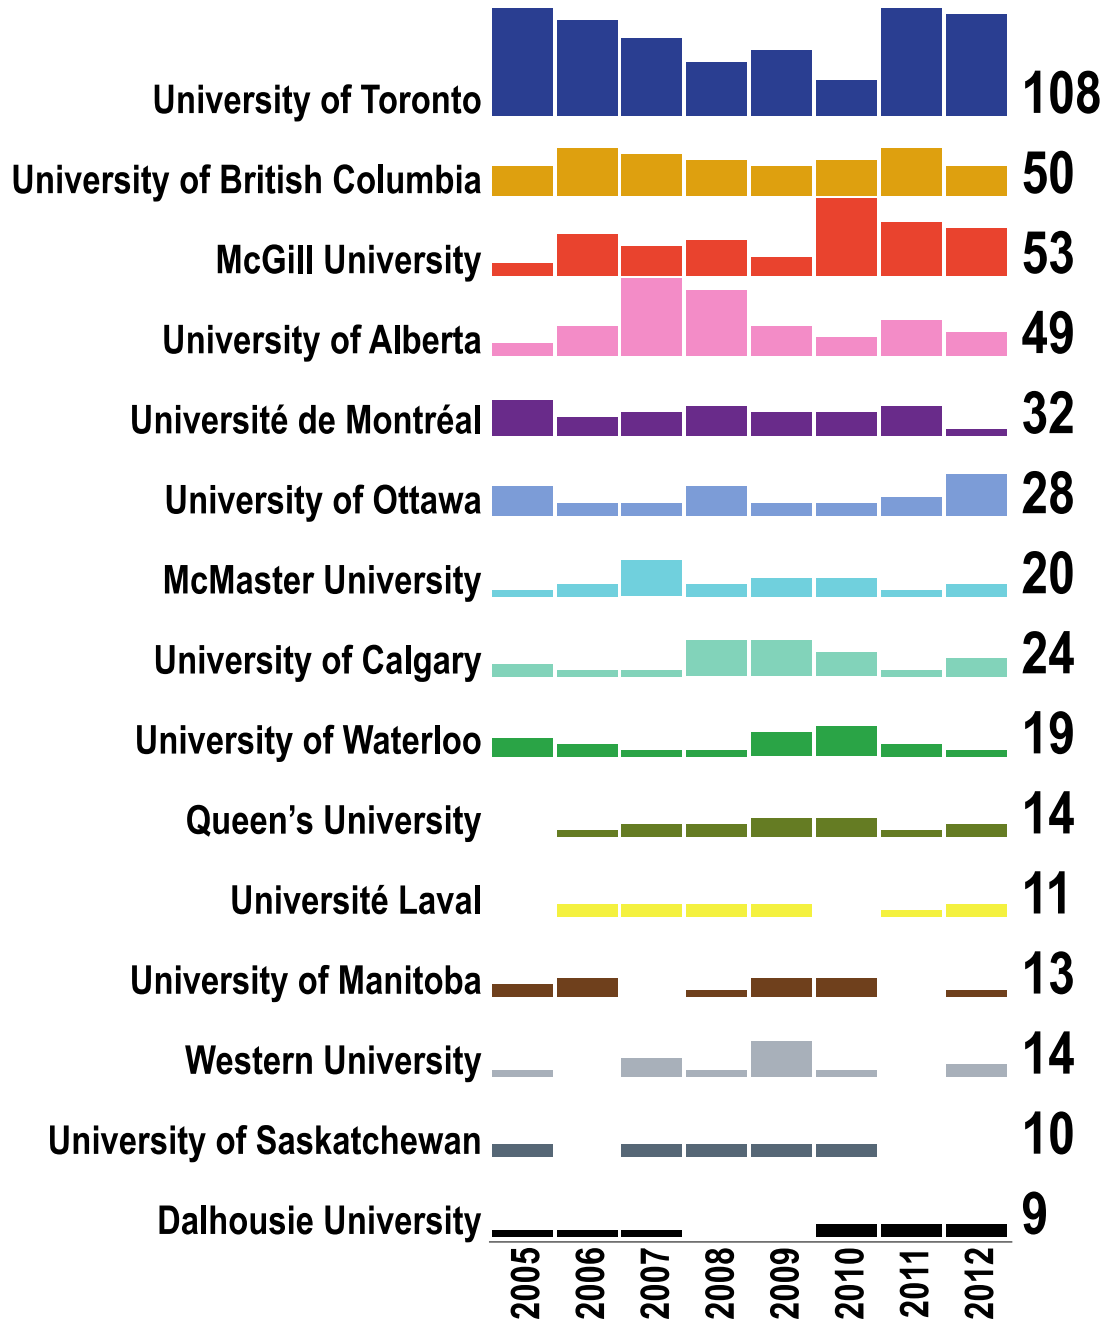

# Royal Society Fellows At U15 Universities, 2005 - 2012

*More*  
**Royal Jelly**  
 Part 1

UNIVERSITY OF  
**TORONTO**

# Royal Society Fellows At Ontario Universities, 2005 - 2012

*More*  
**Royal Jelly**  
 Part 2

# TORONTO

VARSIITY BLUES

2013 CIS  
Women's  
Hockey  
Championships  
March 7-10  
Varsity Arena