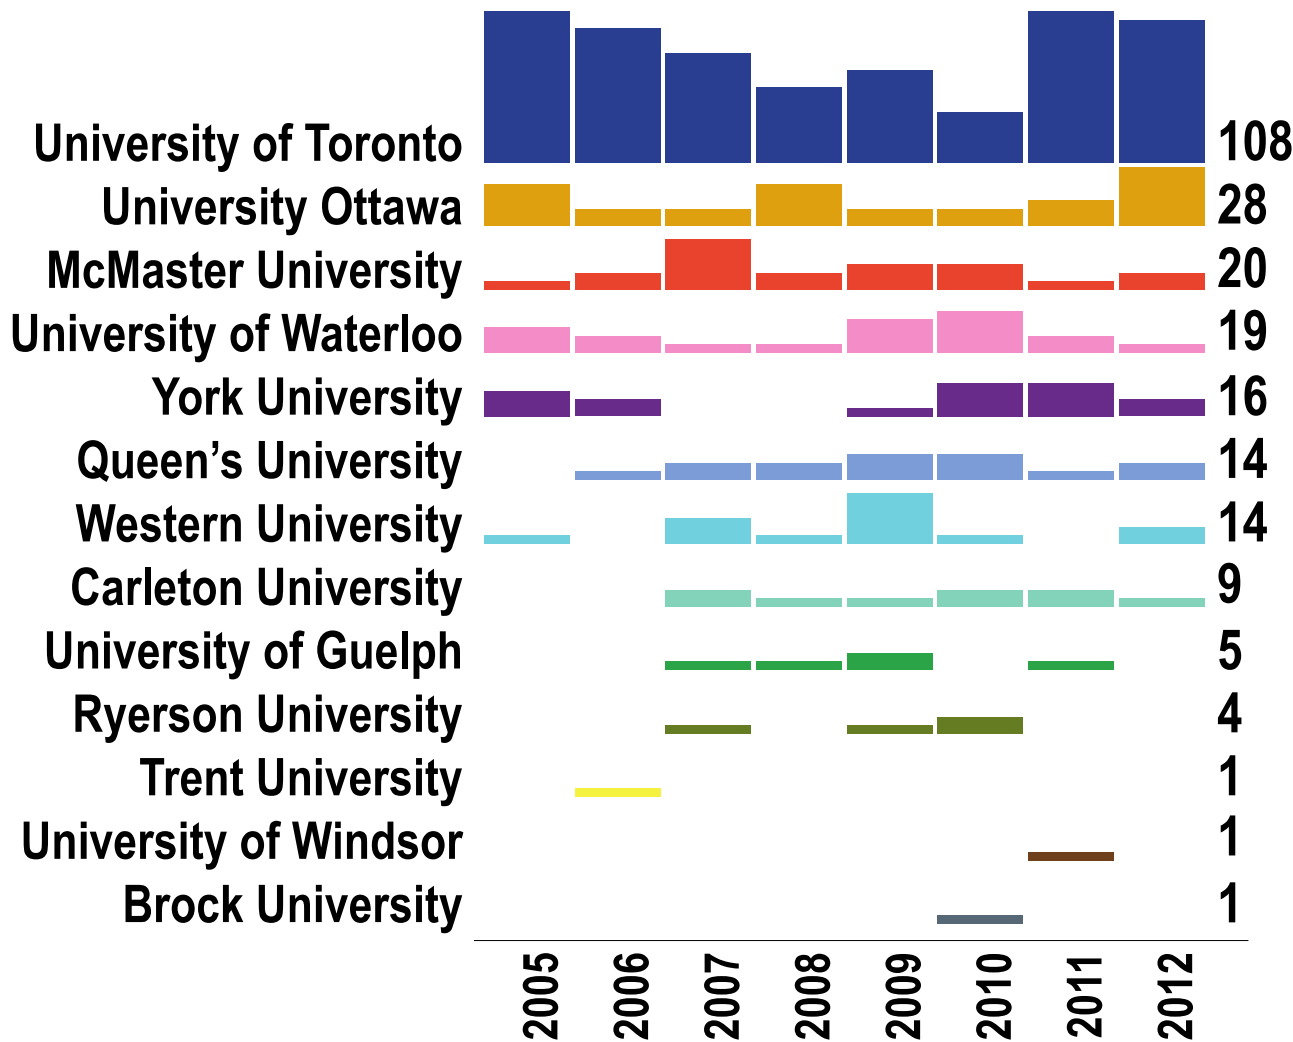

# Royal Society Fellows At U15 Universities, 2005 - 2012

*More*  
**Royal Jelly**  
 Part 1

UNIVERSITY OF  
**TORONTO**

# Royal Society Fellows At Ontario Universities, 2005 - 2012

*More*  
**Royal Jelly**  
 Part 2

# TORONTO

VARSIITY BLUES

2013 CIS  
Women's  
Hockey  
Championships  
March 7-10  
Varsity Arena